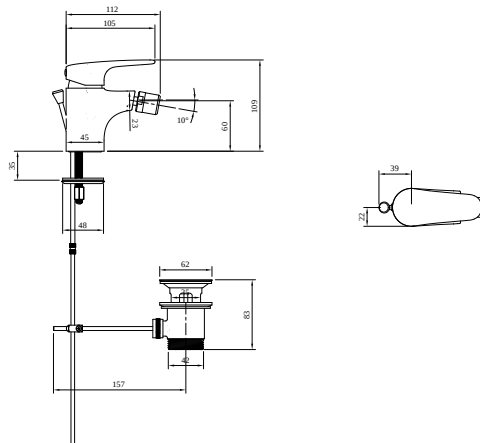

COLOUR

COLOUR DESIGNATION

Chrome

TECHNICAL DRAWINGS

TVB10520111061