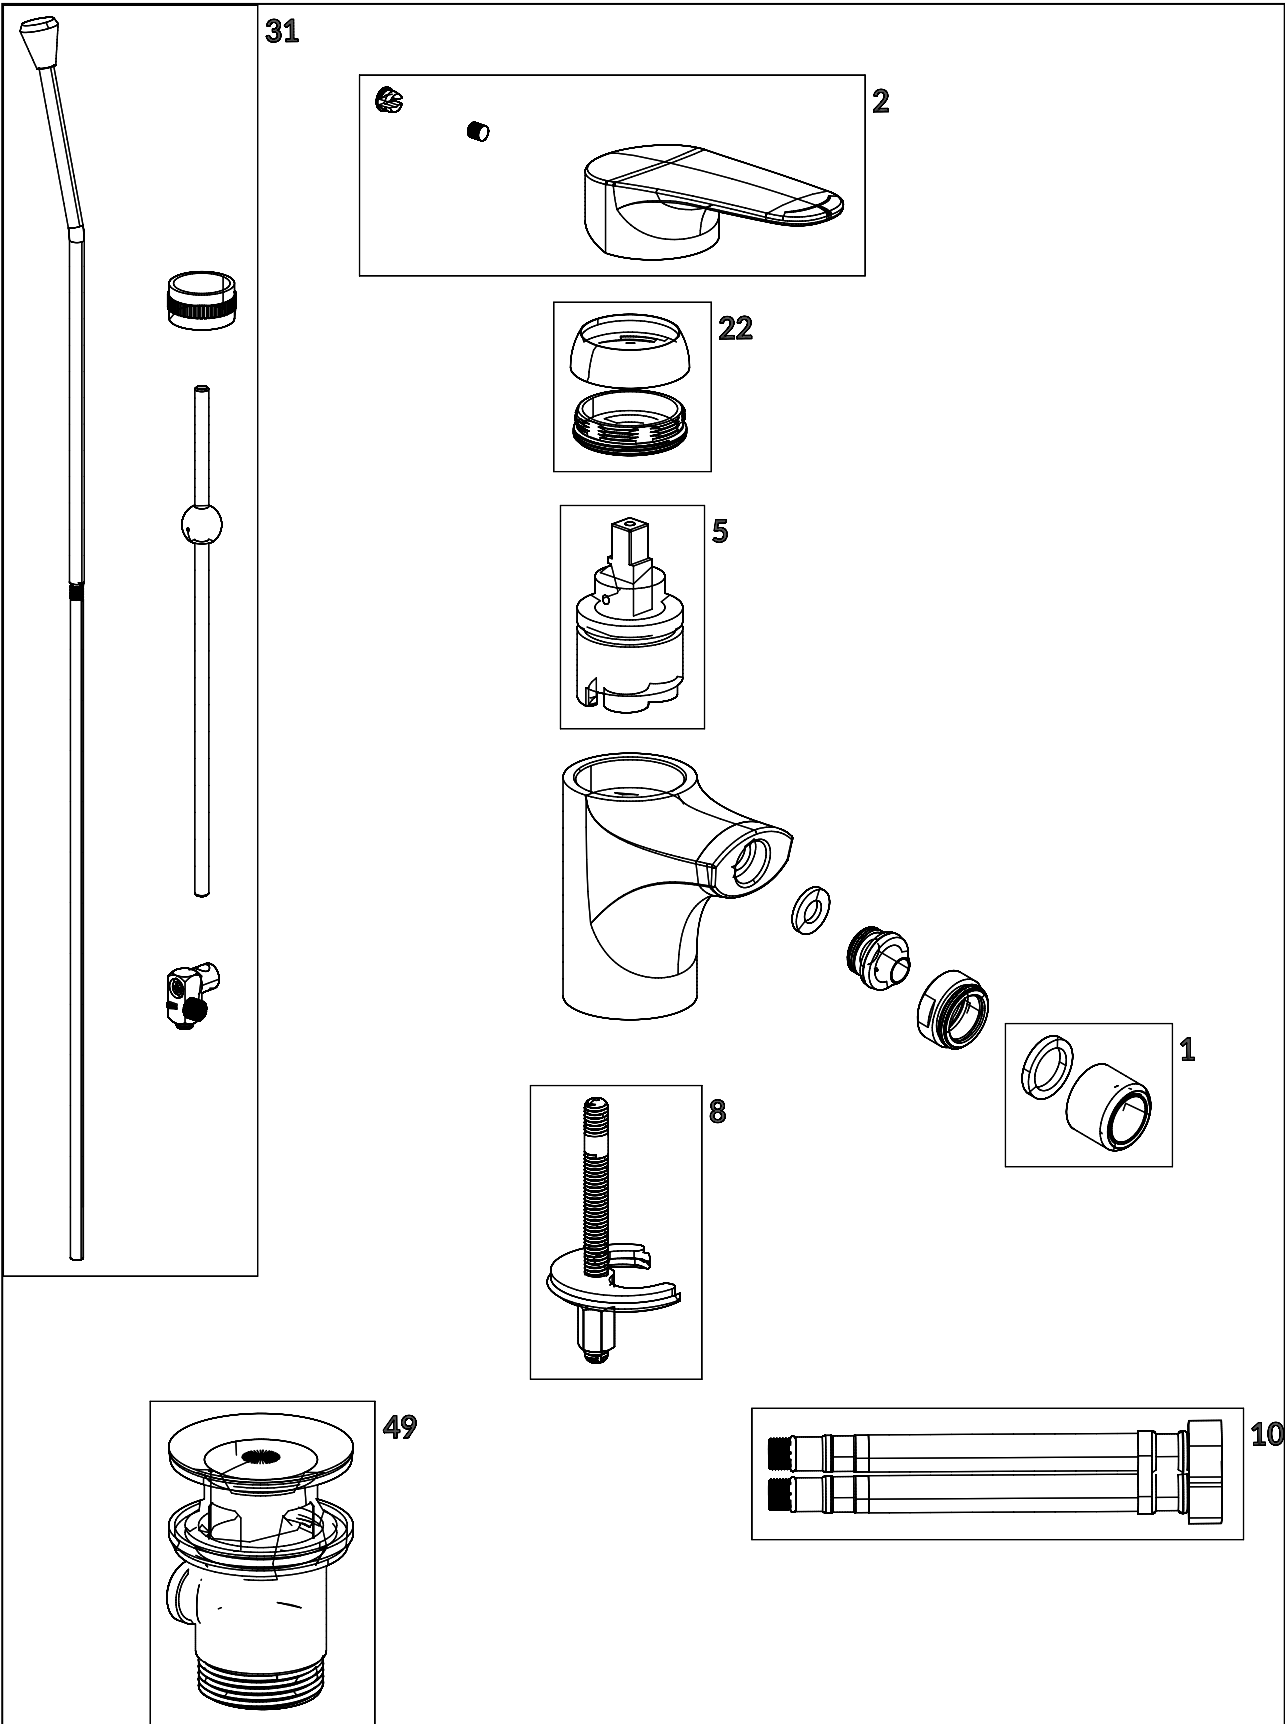

EXPLOSION DRAWINGS

BILL OF MATERIALS

No.	Article No.	Description	Quantity
1	TVP00001400000	Aerator	1
2	TVP10500402061	Handle set	1
5	TVP00000111000	Cartridge	1
8	TVP00000601000	Fastening set	1
10	TVP00000709000	Connecting hoses	1
49	TVP00000201061	Waste system	1