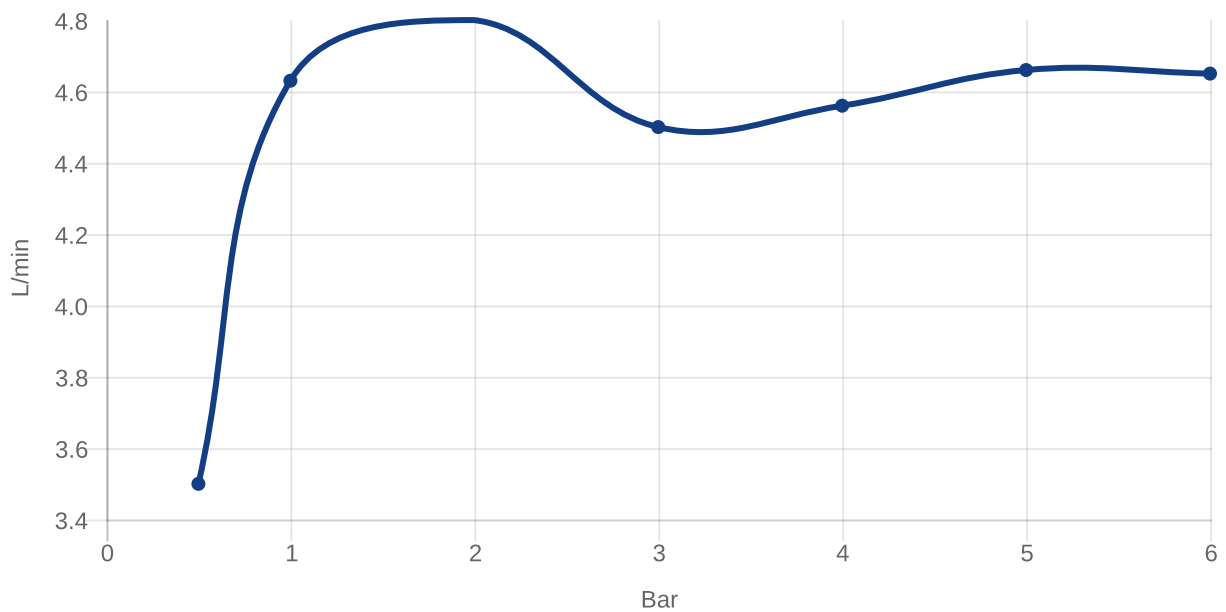

CHARACTERISTICS

An aerator enriches the water with air for a particularly soft, water-saving jet

Sustainable, limited water flow: saving water without sacrificing on performance

Longer service life: optimum limescale removal by simply rubbing nozzles and aerators clean

Constant water flow rate for washbasin mixers regardless of pressure fluctuations in the piping system

FLOW CHART