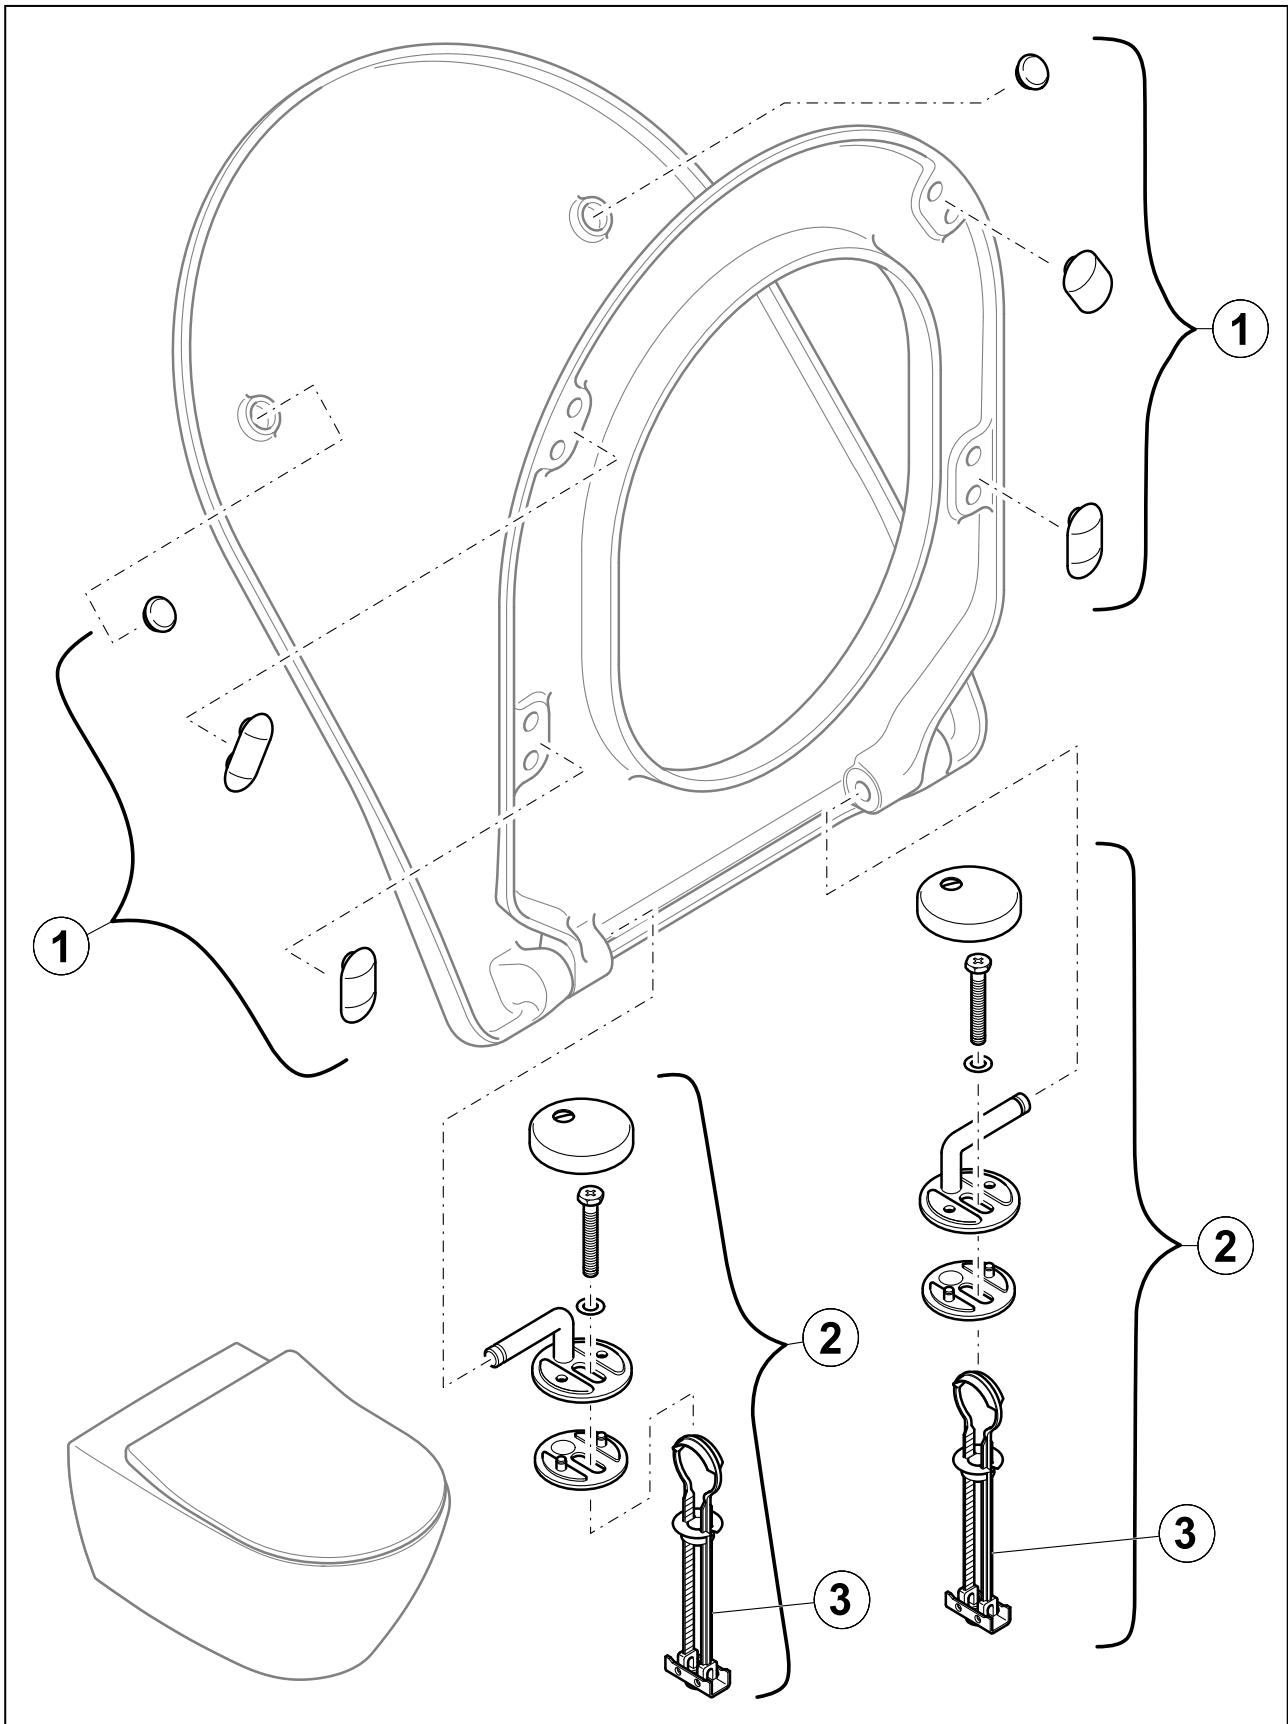

TOILET ARCHITECTURA

PRODUCT INFORMATION

1. POSITION

Article number	9M706101
Article title	Villeroy & Boch Architectura Toilet seat and cover SlimSeat, White Alpin
Product designation	Toilet seat and cover SlimSeat
Collection	Architectura
Scope of delivery	1 x toilet seat and cover
Length in mm	439
Width in mm	374
Height in mm	48
Weight in kg	2,97
Innovative flushing technology (with TwistFlush)	No
Innovative flushing technology (with TwistFlush[e ³])	No
Material	Duroplast
Surface	glossy
Colour name	White Alpin
EAN number	4051202306311

COLOUR

COLOUR DESIGNATION

White Alpin

EXPLOSION DRAWINGS

BILL OF MATERIALS

No.	Article No.	Description	Quantity
1	92248600	Buffer set	1
2	92248061	Hinge set	1
3	92189600	Hinge fastening	1