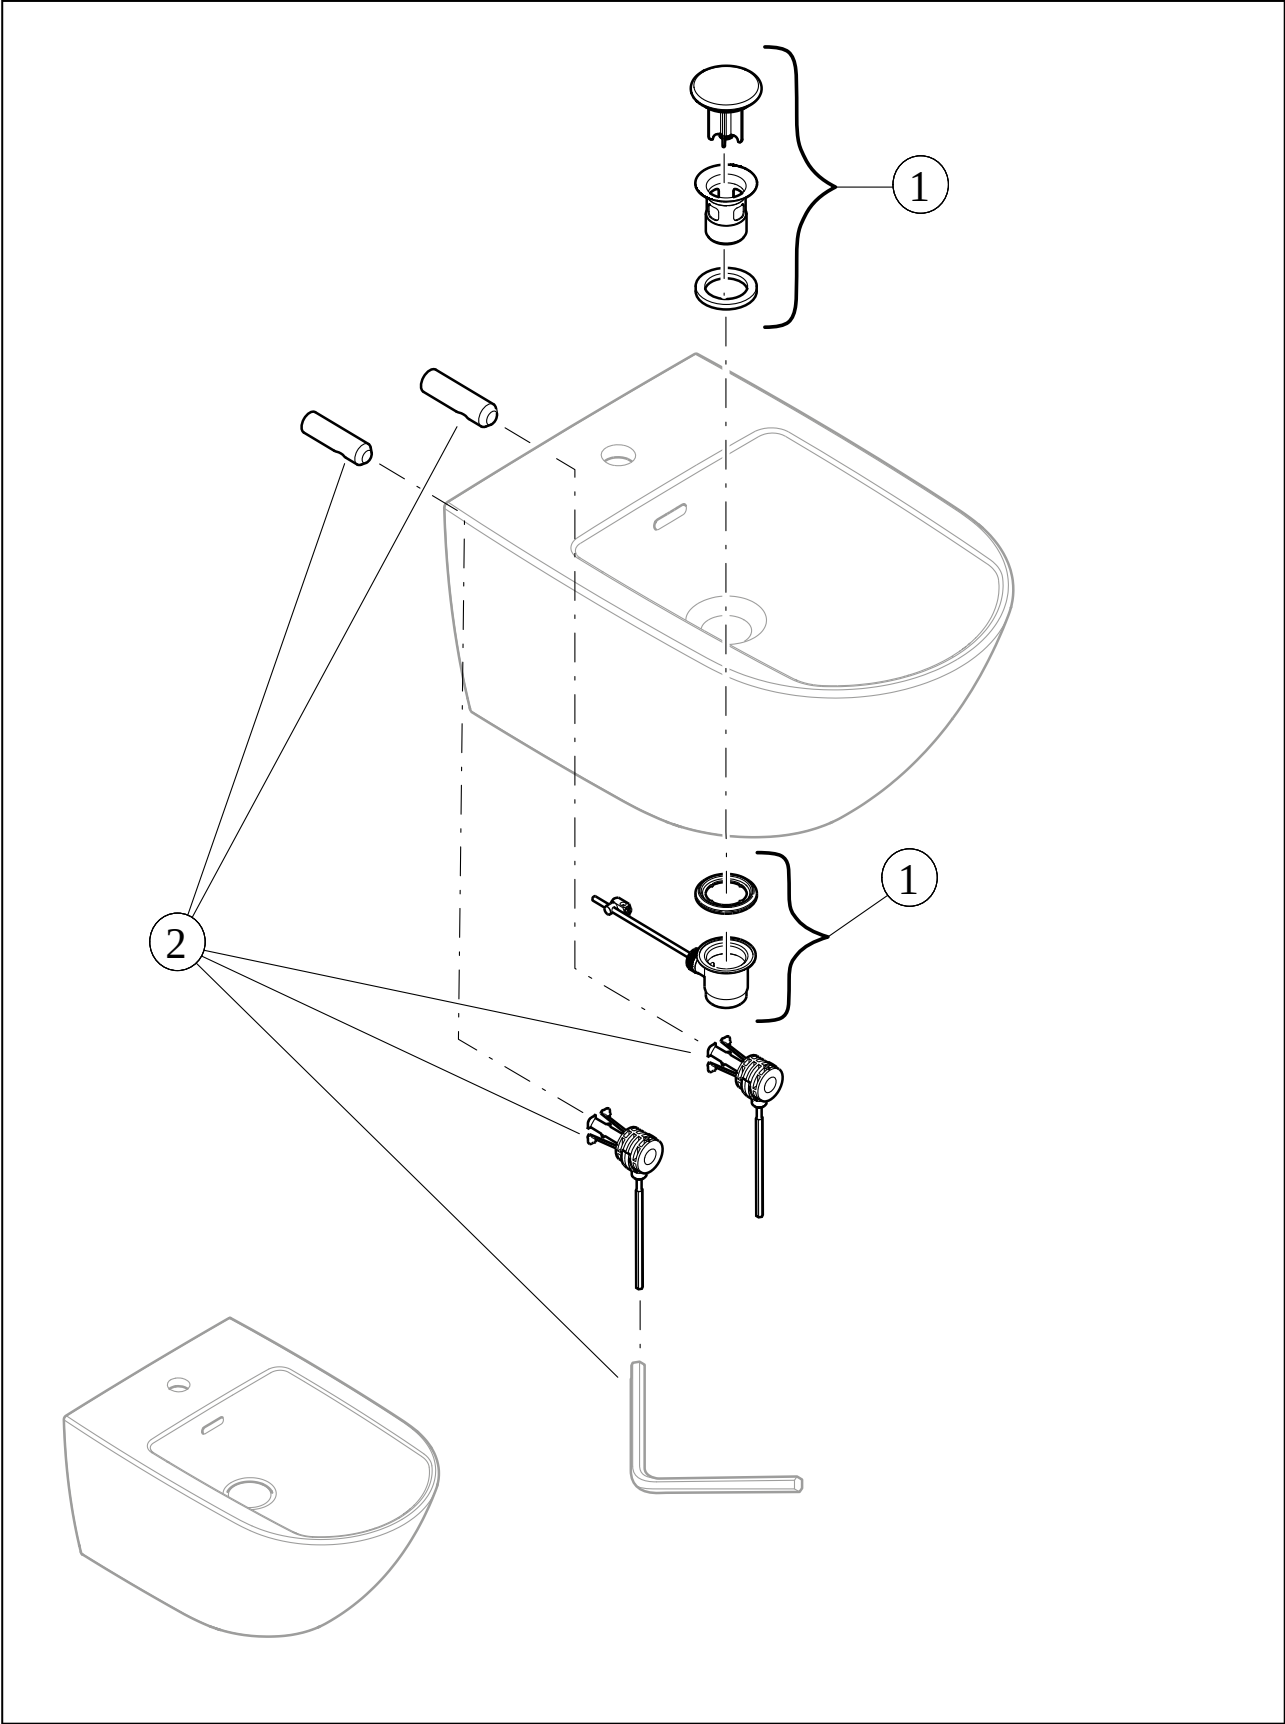

BIDET SUBWAY 3.0

PRODUCT INFORMATION

1. POSITION

Article number	44700001
Article title	Villeroy & Boch Subway 3.0 Bidet, wall-mounted, 375 x 560 mm, White Alpin
Product designation	Bidet
Collection	Subway 3.0
Assembly / Assembly type	wall-mounted
Scope of delivery	1 x bidet , 1 x fastening set 1 x closable outlet valve with ceramic valve cover
Ordering information	Optionally available: Outlet valve with ceramic cover.
Length in mm	560
Width in mm	375
Height in mm	270
Weight in kg	21,30
Number of tap holes punched through	1
Suitable for	1-hole mixer
Wall-mounted - floor-standing	wall-mounted
Material	Sanitary ceramics
Surface	glossy
Colour name	White Alpin
EAN number	4062373805169

COLOUR

COLOUR DESIGNATION

White Alpin

TECHNICAL DRAWINGS

44700001

EXPLOSION DRAWINGS

BILL OF MATERIALS

No.	Article No.	Description	Quantity
1	68100001	Closable valve	1
2	92194900	Fastening set	1