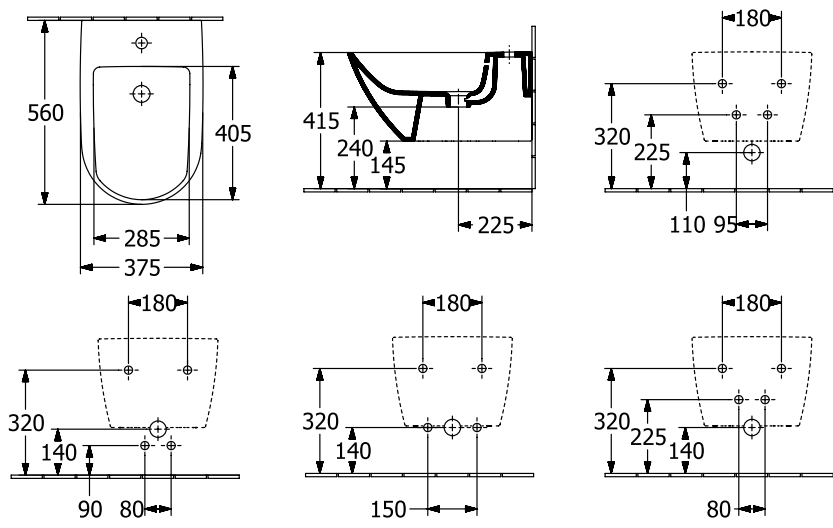

BIDET SUBWAY 3.0

PRODUCT INFORMATION

1. POSITION

Article number	44700001
Article title	Villeroy & Boch Subway 3.0 Bidet, wall-mounted, 375 x 560 mm, White Alpin
Product designation	Bidet
Collection	Subway 3.0
Assembly / Assembly type	wall-mounted
Scope of delivery	1 x bidet , 1 x fastening set 1 x closable outlet valve with ceramic valve cover
Ordering information	Optionally available: Outlet valve with ceramic cover.
Length in mm	560
Width in mm	375
Height in mm	270
Weight in kg	21,30
Number of tap holes punched through	1
Suitable for	1-hole mixer
Wall-mounted - floor-standing	wall-mounted
Material	Sanitary ceramics
Surface	glossy
Colour name	White Alpin
EAN number	4062373805169

COLOUR

COLOUR DESIGNATION

White Alpin

TECHNICAL DRAWINGS

44700001

EXPLOSION DRAWINGS

BILL OF MATERIALS

No.	Article No.	Description	Quantity
1	68100001	Closable valve	1
2	92194900	Fastening set	1