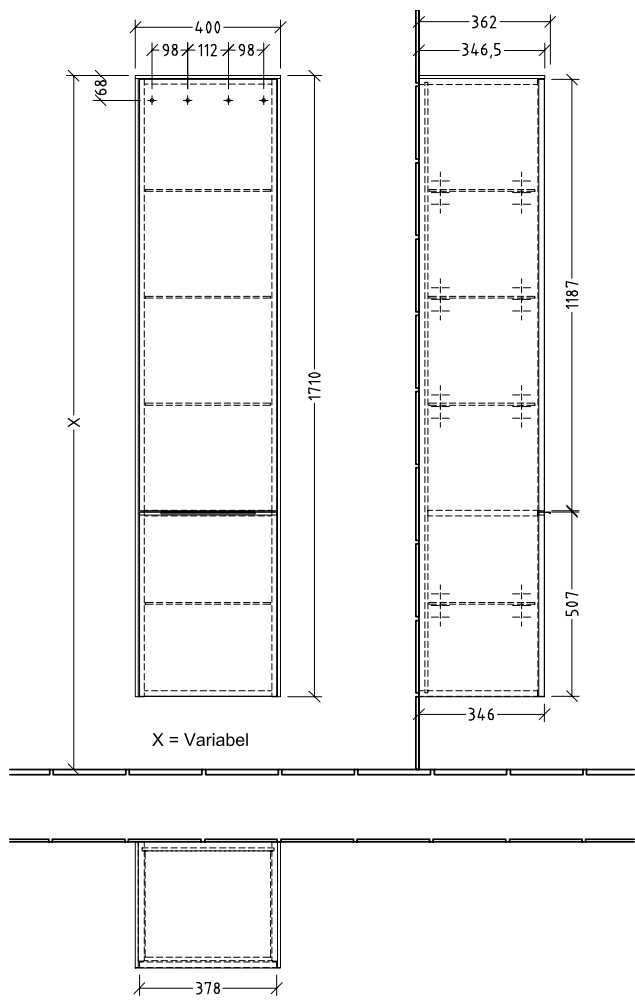

#### 1 . POSITION

Article number	C58600VE
Article title	Villeroy & Boch Subway 3.0 Tall cabinet, 2 doors, 400 x 1710 x 362 mm, Brilliant White / Brilliant White
Product designation	Tall cabinet
Collection	Subway 3.0
Assembly / Assembly type	wall-mounted
Type of opening	2 doors
Door hinge	hinges on left
Equipment	2 x door , 1 x fixed shelf 4 x glass shelf
Scope of delivery	1 x tall cabinet , 1 x fastening set
Ordering information	It is not always possible to cancel or alter orders!
Depth in mm	362
Width in mm	400
Height in mm	1710
Depth with handle mm	362
Depth without handle mm	346
Weight in kg	37,00
express delivery	Yes
Function	with SoftClosing
Material front	Chipboard
Surface of front	Paint
Material body	Chipboard
Surface of body	Paint
Material cover panel	Chipboard
Other material	Handle: aluminium
Other surfaces	Handle: glossy
Type of handles	Handle
EAN number	4062373843383

**COLOURS**

**COLOUR DESIGNATION**

Brilliant White

**COLOUR DESIGNATION OF COVER PANEL**

Brilliant White

**TECHNICAL DRAWINGS**

**C58600VE**

Subway 3.0 C5860Z	 <b>Villeroy &amp; Boch</b> 1748
V01 / 10.11.2020	