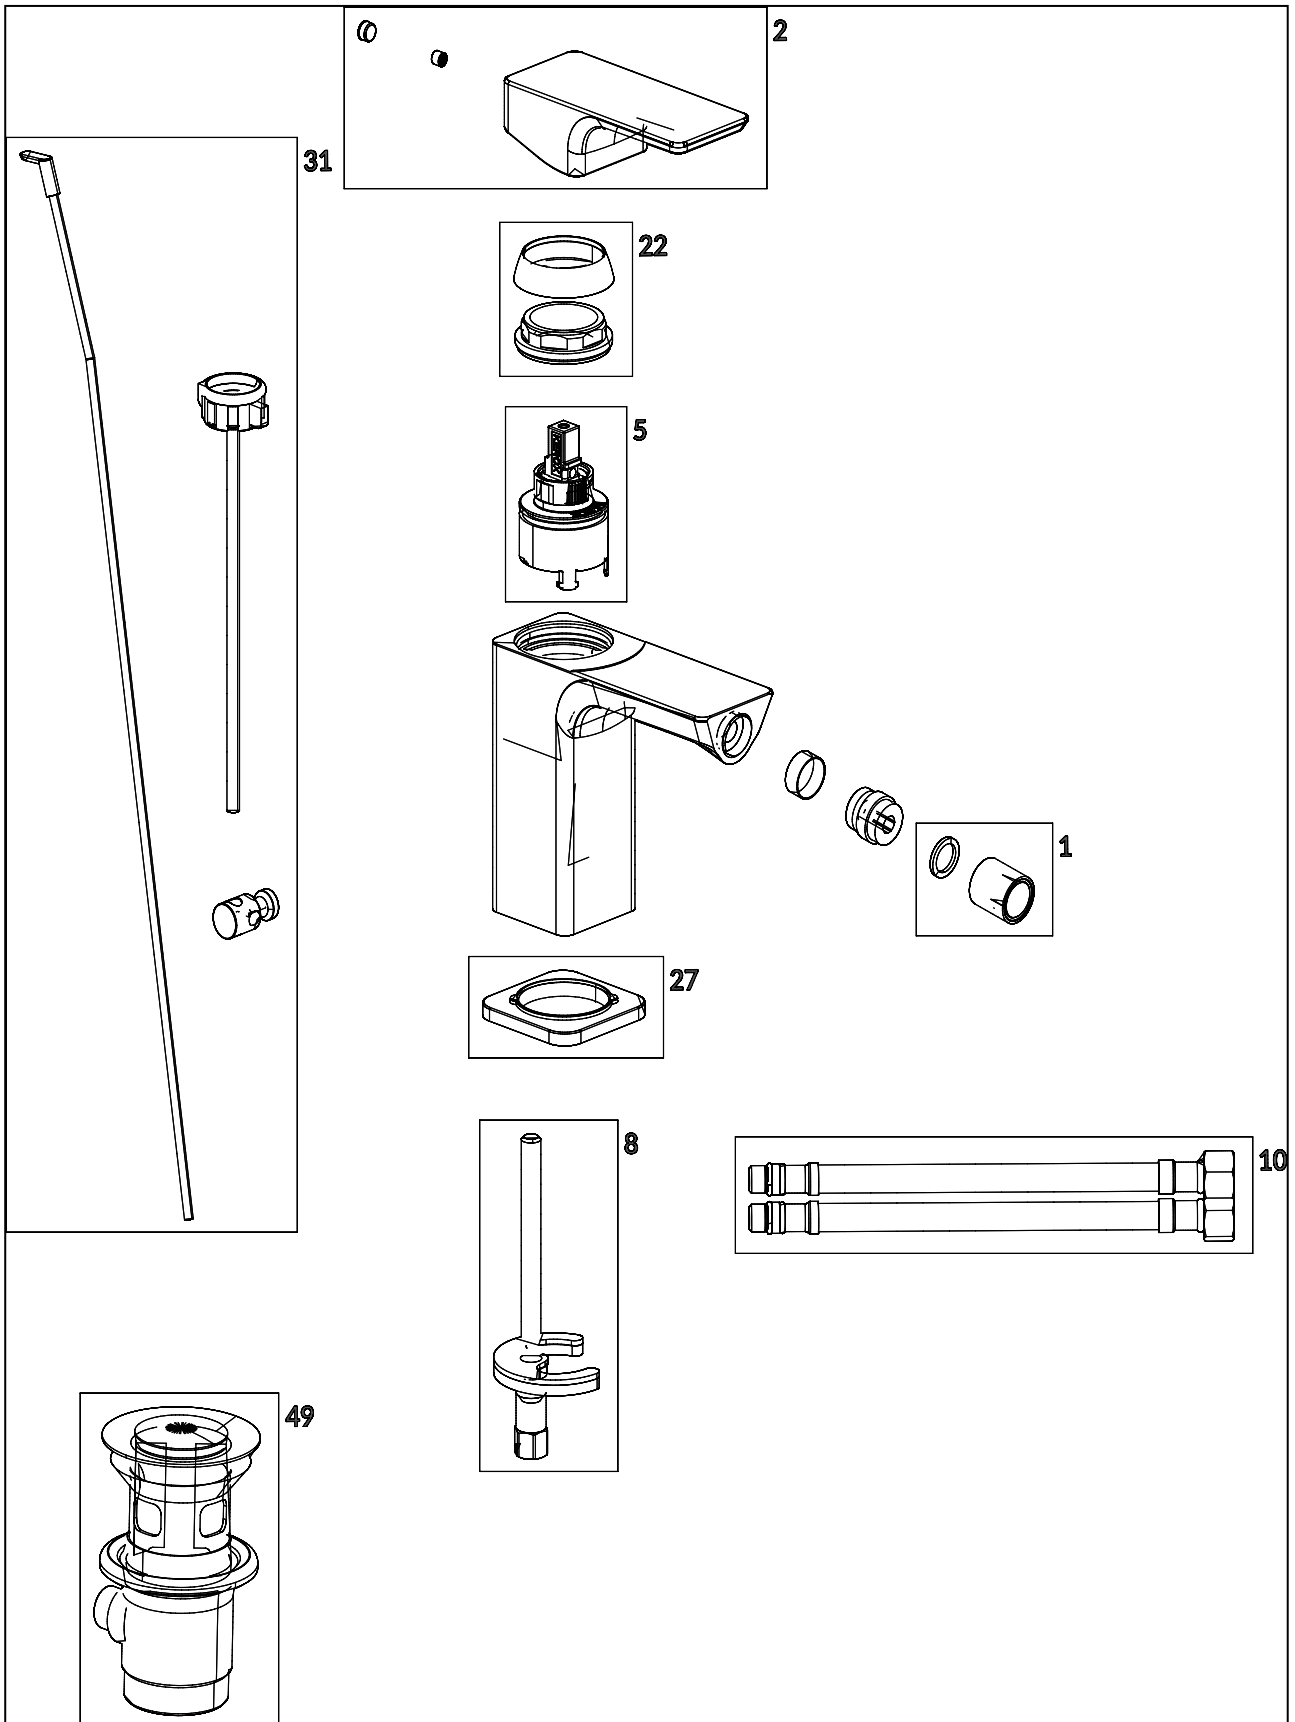

TAPS & FITTINGS SUBWAY 3.0

PRODUCT INFORMATION

1. POSITION

Article number	TVB11200100061
Article title	Villeroy & Boch Subway 3.0 Single-lever bidet mixer, Chrome
Product designation	Single-lever bidet mixer
Collection	Subway 3.0
Assembly / Assembly type	Deck-mounted
Scope of delivery	1 x tap fitting , 1 x aerator key 1 x outlet fitting 1 x fastening 2 x connecting hoses 1 x installation instructions
Length in mm	146
Width in mm	43
Height in mm	135
Weight in kg	1,50
Material	Brass
Surface	glossy
Colour name	Chrome
EAN number	4062373800553
Air plus	An aerator enriches the water with air for a particularly soft, water-saving jet
Easy clean	Longer service life: optimum limescale removal by simply rubbing nozzles and aerators clean
Tap smartpressure	Constant water flow rate for washbasin mixers regardless of pressure fluctuations in the piping system
Length of spout in mm	122
Material	Brass
Cartridge	Cartridge with ceramic discs
Handle position	Top
Swivel aerator	No
Thermostat	No
Cool Tap	No

COLOUR

COLOUR DESIGNATION

Chrome

TECHNICAL DRAWINGS

TVB11200100061

CHARACTERISTICS

An aerator enriches the water with air for a particularly soft, water-saving jet

Longer service life: optimum limescale removal by simply rubbing nozzles and aerators clean

Constant water flow rate for washbasin mixers regardless of pressure fluctuations in the piping system

EXPLOSION DRAWINGS

BILL OF MATERIALS

No.	Article No.	Description	Quantity
1	TVP00007300000	Aerator set	1
2	TVP11200200061	Handle	1
5	TVP00000105000	Cartridge	1
8	TVP11202200000	Fastening set	1
10	TVP00013600000	Connecting hoses	1
31	TVP11200500061	Lifting Rod	1
49	TVP00000202061	Waste system	1