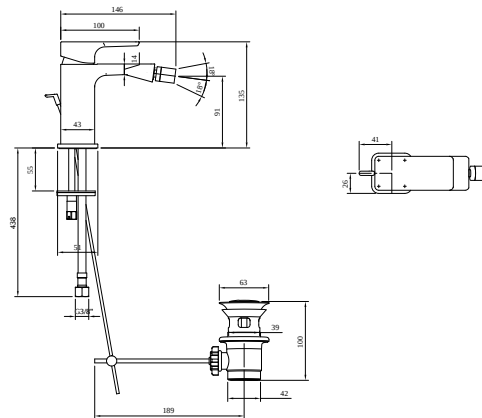

TAPS & FITTINGS SUBWAY 3.0

PRODUCT INFORMATION

1. POSITION

Article number	TVB11200100061
Article title	Villeroy & Boch Subway 3.0 Single-lever bidet mixer, Chrome
Product designation	Single-lever bidet mixer
Collection	Subway 3.0
Assembly / Assembly type	Deck-mounted
Scope of delivery	1 x tap fitting , 1 x aerator key 1 x outlet fitting 1 x fastening 2 x connecting hoses 1 x installation instructions
Length in mm	146
Width in mm	43
Height in mm	135
Weight in kg	1,50
Material	Brass
Surface	glossy
Colour name	Chrome
EAN number	4062373800553
Air plus	An aerator enriches the water with air for a particularly soft, water-saving jet
Easy clean	Longer service life: optimum limescale removal by simply rubbing nozzles and aerators clean
Tap smartpressure	Constant water flow rate for washbasin mixers regardless of pressure fluctuations in the piping system
Length of spout in mm	122
Material	Brass
Cartridge	Cartridge with ceramic discs
Handle position	Top
Swivel aerator	No
Thermostat	No
Cool Tap	No

COLOUR

COLOUR DESIGNATION

Chrome

TECHNICAL DRAWINGS

TVB11200100061

CHARACTERISTICS

An aerator enriches the water with air for a particularly soft, water-saving jet

Longer service life: optimum limescale removal by simply rubbing nozzles and aerators clean

Constant water flow rate for washbasin mixers regardless of pressure fluctuations in the piping system

EXPLOSION DRAWINGS

BILL OF MATERIALS

No.	Article No.	Description	Quantity
1	TVP00007300000	Aerator set	1
2	TVP11200200061	Handle	1
5	TVP00000105000	Cartridge	1
8	TVP11202200000	Fastening set	1
10	TVP00013600000	Connecting hoses	1
31	TVP11200500061	Lifting Rod	1
49	TVP00000202061	Waste system	1