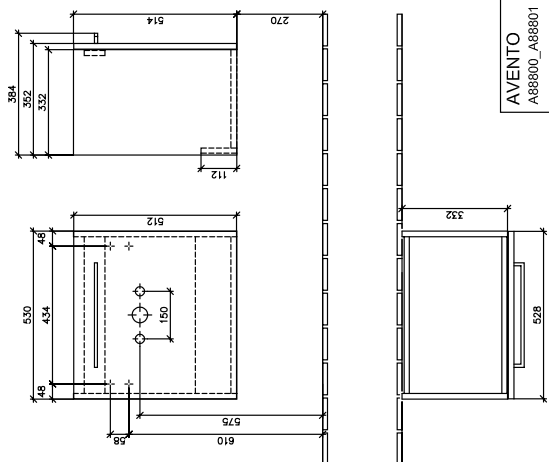

TECHNICAL DRAWINGS

A88801VR

  Villeroy & Boch 1748	AVENTO A88800_A88801 V01 / 20.09.2019