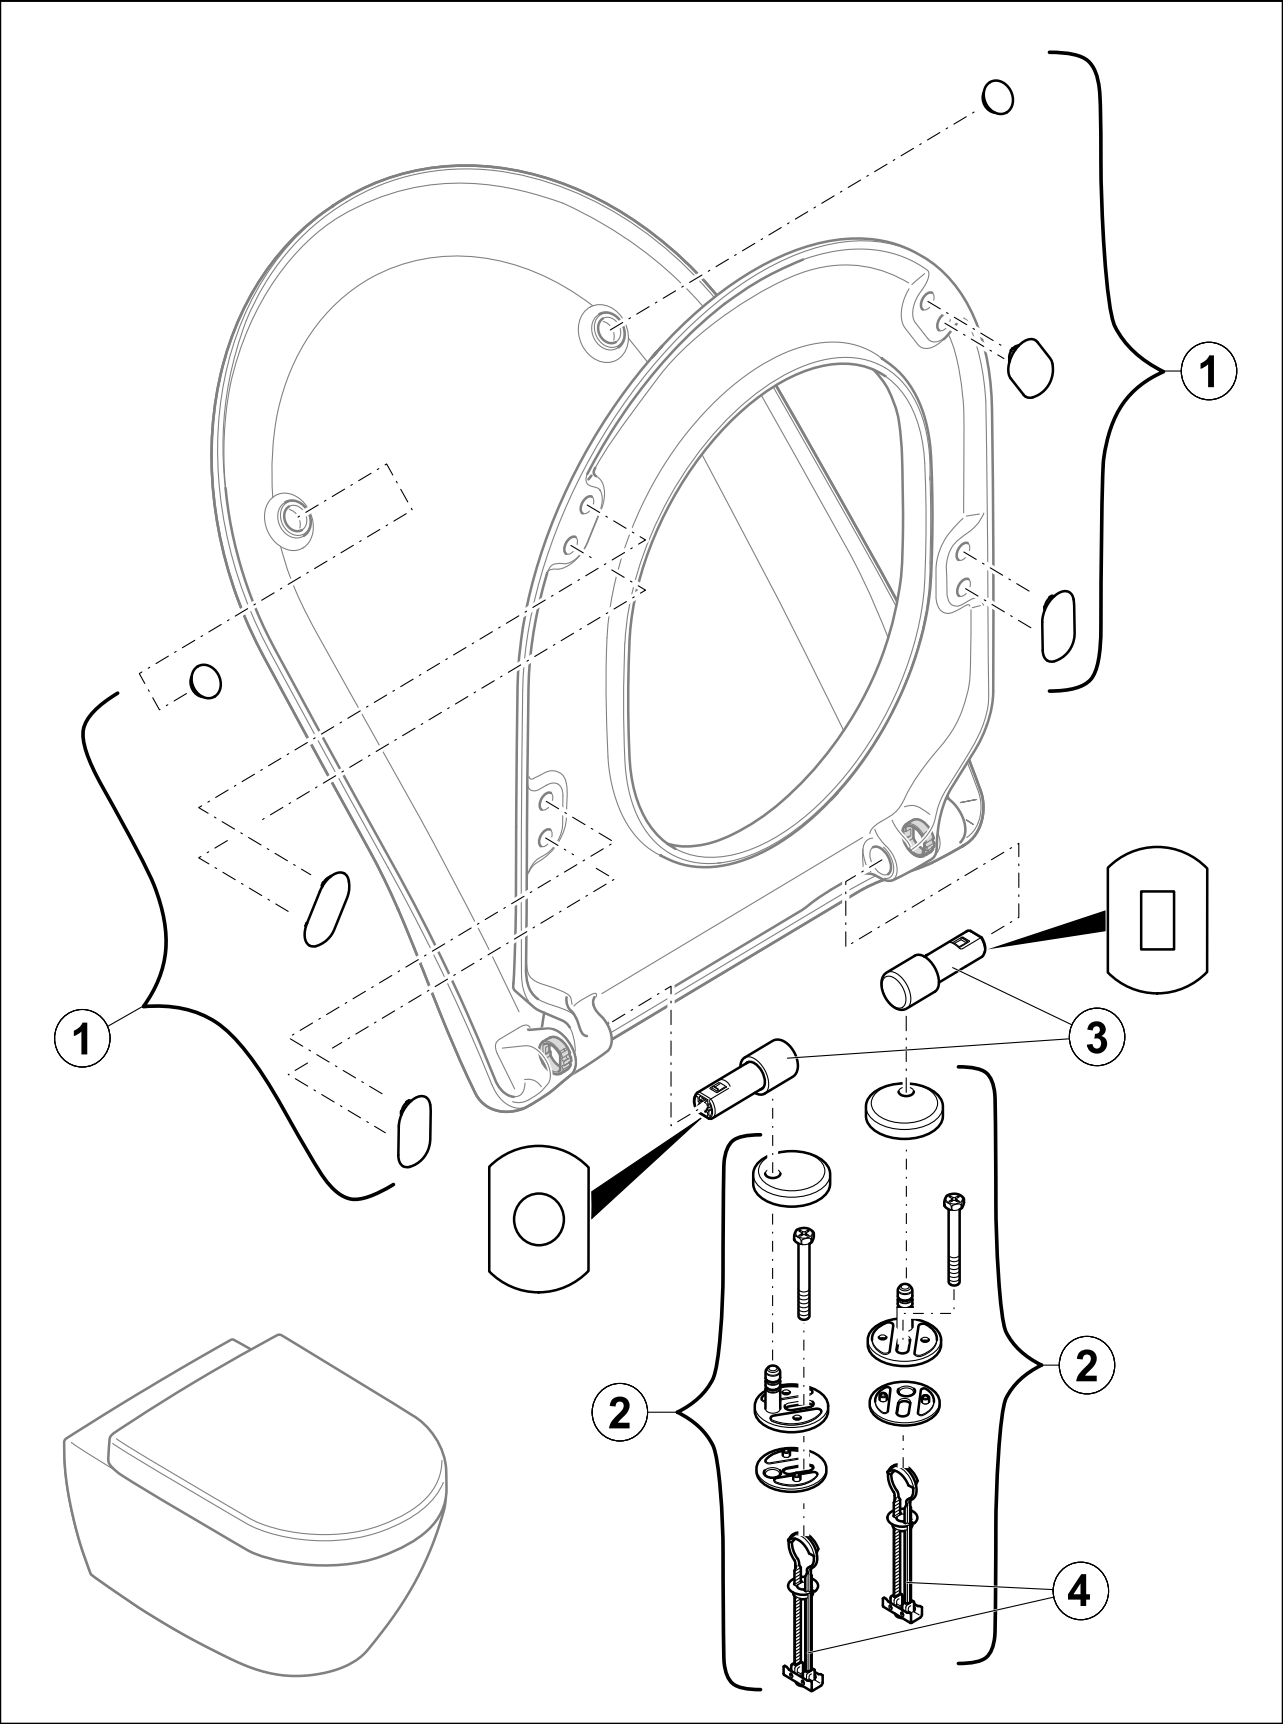

#### 1. POSITION

<b>Article number</b>	<b>9M70S101</b>
Article title	Villeroy & Boch Architectura Toilet seat and cover SlimSeat, with automatic lowering mechanism (SoftClosing), with removable seat (QuickRelease), White Alpin
Product designation	Toilet seat and cover SlimSeat
Collection	Architectura
Scope of delivery	1 x toilet seat and cover
Length in mm	439
Width in mm	374
Height in mm	48
Weight in kg	2,97
Innovative flushing technology (with TwistFlush)	No
Innovative flushing technology (with TwistFlush[e <sup>3</sup> ])	No
Function	<ul style="list-style-type: none"> <li>• with automatic lowering mechanism (SoftClosing)</li> <li>• with removable seat (QuickRelease)</li> </ul>
Material	Duroplast
Surface	glossy
Colour name	White Alpin
EAN number	4051202306328

#### COLOUR DESIGNATION

White Alpin

EXPLOSION DRAWINGS

**BILL OF MATERIALS**

No.	Article No.	Description	Quantity
1	92248600	Buffer set	1
2	92247361	Hinge set	1
3	92189600	Hinge fastening	1