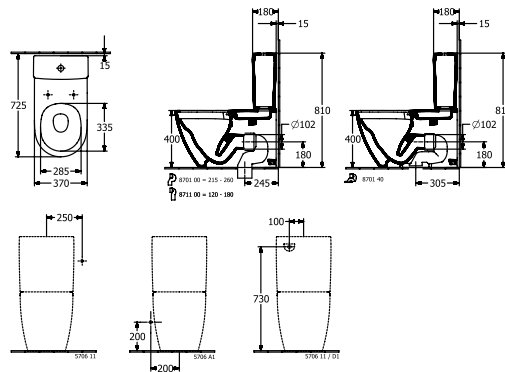

TOILET SUBWAY 3.0

PRODUCT INFORMATION

1. POSITION

| | |
|---|--|
| Article number | 4672T001 |
| Article title | Villeroy & Boch Subway 3.0 Washdown toilet for close-coupled WC-suite, rimless, floor-standing, with TwistFlush, White Alpin |
| Product designation | Washdown toilet for close-coupled WC-suite, rimless |
| Collection | Subway 3.0 |
| Assembly / Assembly type | floor-standing |
| Assembly instructions | recommendation: to be installed from the wall at: 15 mm |
| Scope of delivery | 1 x washdown toilet, rimless , 1 x fastening set |
| Ordering information | Please order toilet seat separately. Please order cistern separately. Please order Vario drainbend separately. |
| Length in mm | 710 |
| Width in mm | 370 |
| Height in mm | 400 |
| Weight in kg | 40,00 |
| Suitable for | Mounted cistern |
| Innovative flushing technology (with TwistFlush) | Yes |
| Innovative flushing technology (with TwistFlush[e ³]) | No |
| Flush type | Washdown toilet |
| Flush volume l | 3 / 4,5 l |
| Outlet / outlet | horizontal outlet |
| Wall-mounted - floor-standing | floor-standing |
| Lead | 4 |
| Material | Sanitary ceramics |
| Surface | glossy |
| Colour name | White Alpin |
| EAN number | 4062373816615 |

COLOUR

COLOUR DESIGNATION

White Alpin

TECHNICAL DRAWINGS

4672T001

EXPLOSION DRAWINGS

BILL OF MATERIALS

| No. | Article No. | Description | Quantity |
|-----|-------------|-----------------|----------|
| 1 | 92248701 | Fastening set | 1 |
| 2 | 92240400 | Hinge fastening | 1 |