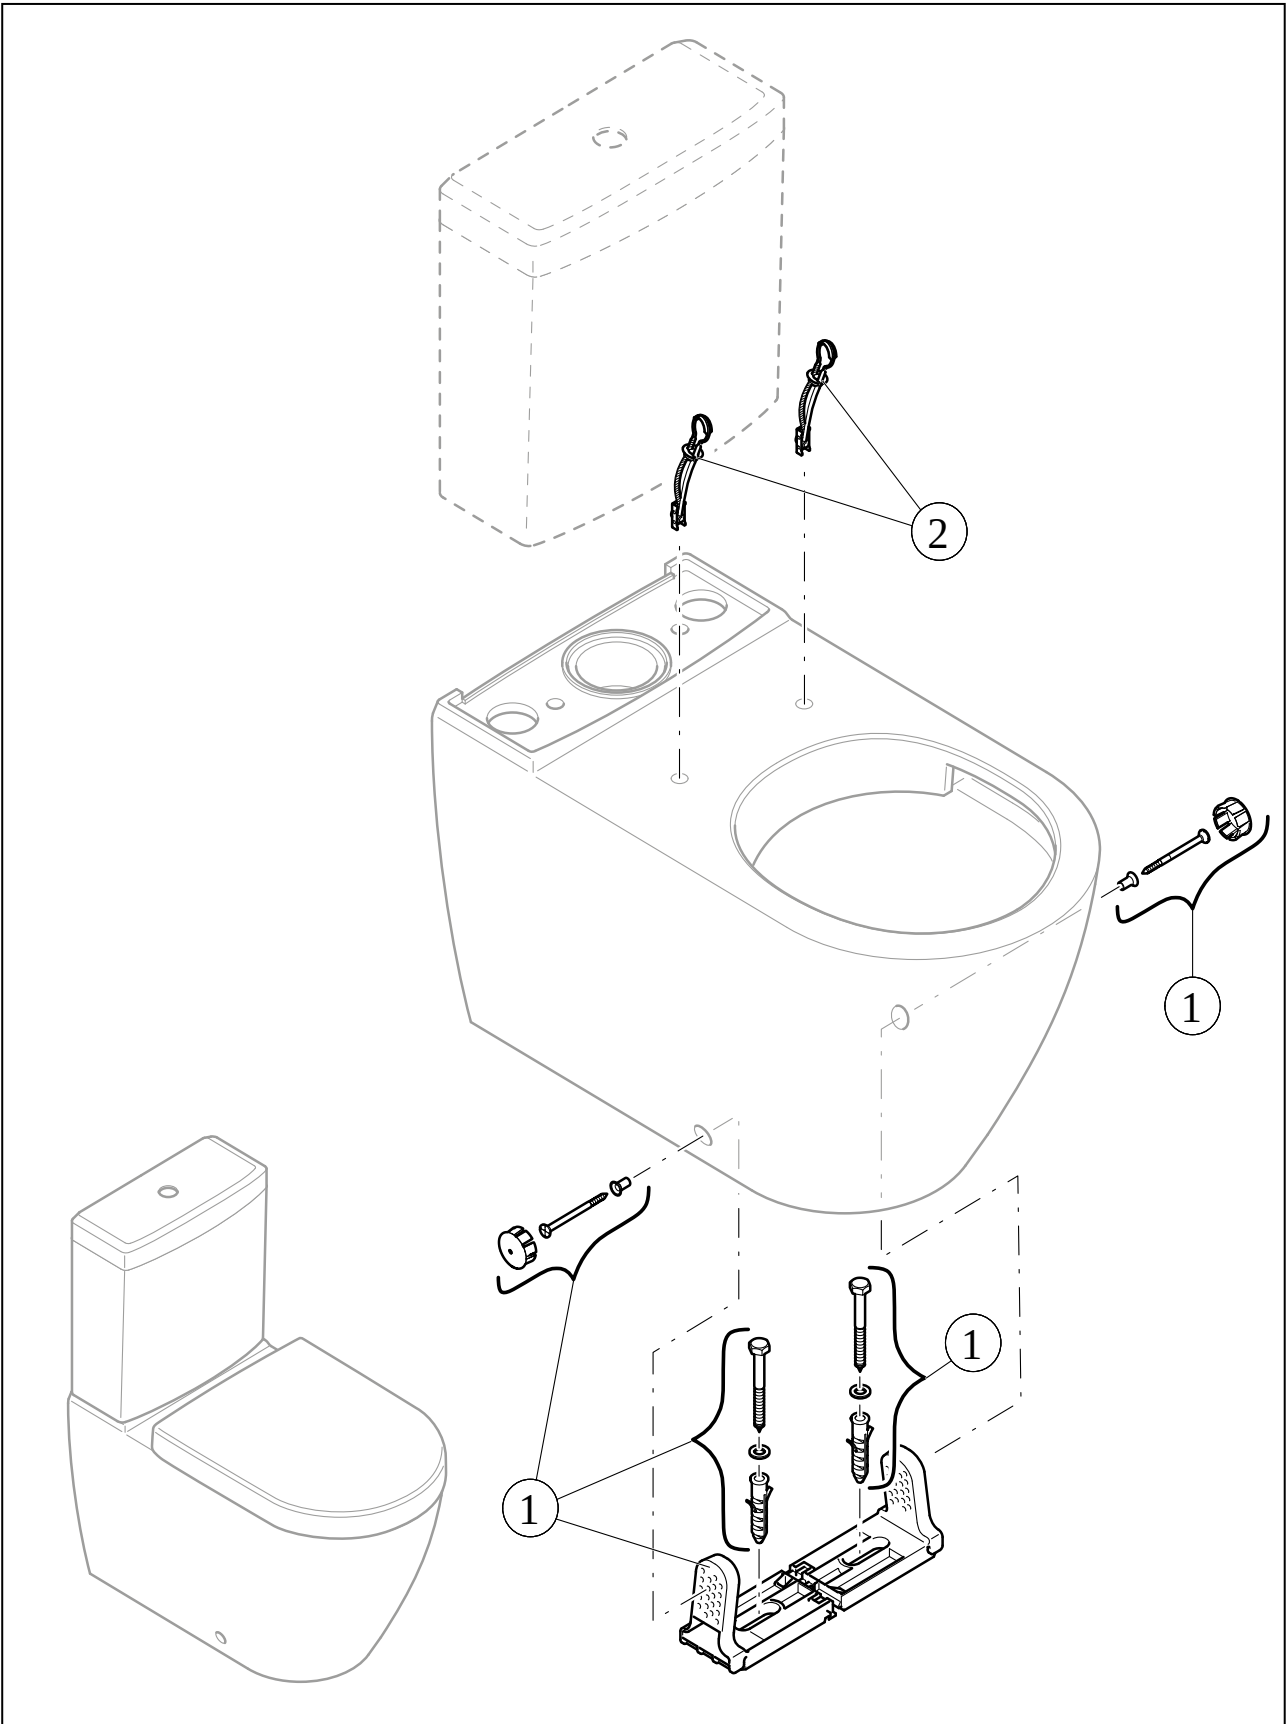

TOILET SUBWAY 3.0

PRODUCT INFORMATION

1. POSITION

| | |
|---|--|
| Article number | 4672T001 |
| Article title | Villeroy & Boch Subway 3.0 Washdown toilet for close-coupled WC-suite, rimless, floor-standing, with TwistFlush, White Alpin |
| Product designation | Washdown toilet for close-coupled WC-suite, rimless |
| Collection | Subway 3.0 |
| Assembly / Assembly type | floor-standing |
| Assembly instructions | recommendation: to be installed from the wall at: 15 mm |
| Scope of delivery | 1 x washdown toilet, rimless , 1 x fastening set |
| Ordering information | Please order toilet seat separately. Please order cistern separately. Please order Vario drainbend separately. |
| Length in mm | 710 |
| Width in mm | 370 |
| Height in mm | 400 |
| Weight in kg | 40,00 |
| Suitable for | Mounted cistern |
| Innovative flushing technology (with TwistFlush) | Yes |
| Innovative flushing technology (with TwistFlush[e ³]) | No |
| Flush type | Washdown toilet |
| Flush volume l | 3 / 4,5 l |
| Outlet / outlet | horizontal outlet |
| Wall-mounted - floor-standing | floor-standing |
| Lead | 4 |
| Material | Sanitary ceramics |
| Surface | glossy |
| Colour name | White Alpin |
| EAN number | 4062373816615 |

COLOUR

COLOUR DESIGNATION

White Alpin

TECHNICAL DRAWINGS

4672T001

EXPLOSION DRAWINGS

BILL OF MATERIALS

| No. | Article No. | Description | Quantity |
|-----|-------------|-----------------|----------|
| 1 | 92248701 | Fastening set | 1 |
| 2 | 92240400 | Hinge fastening | 1 |