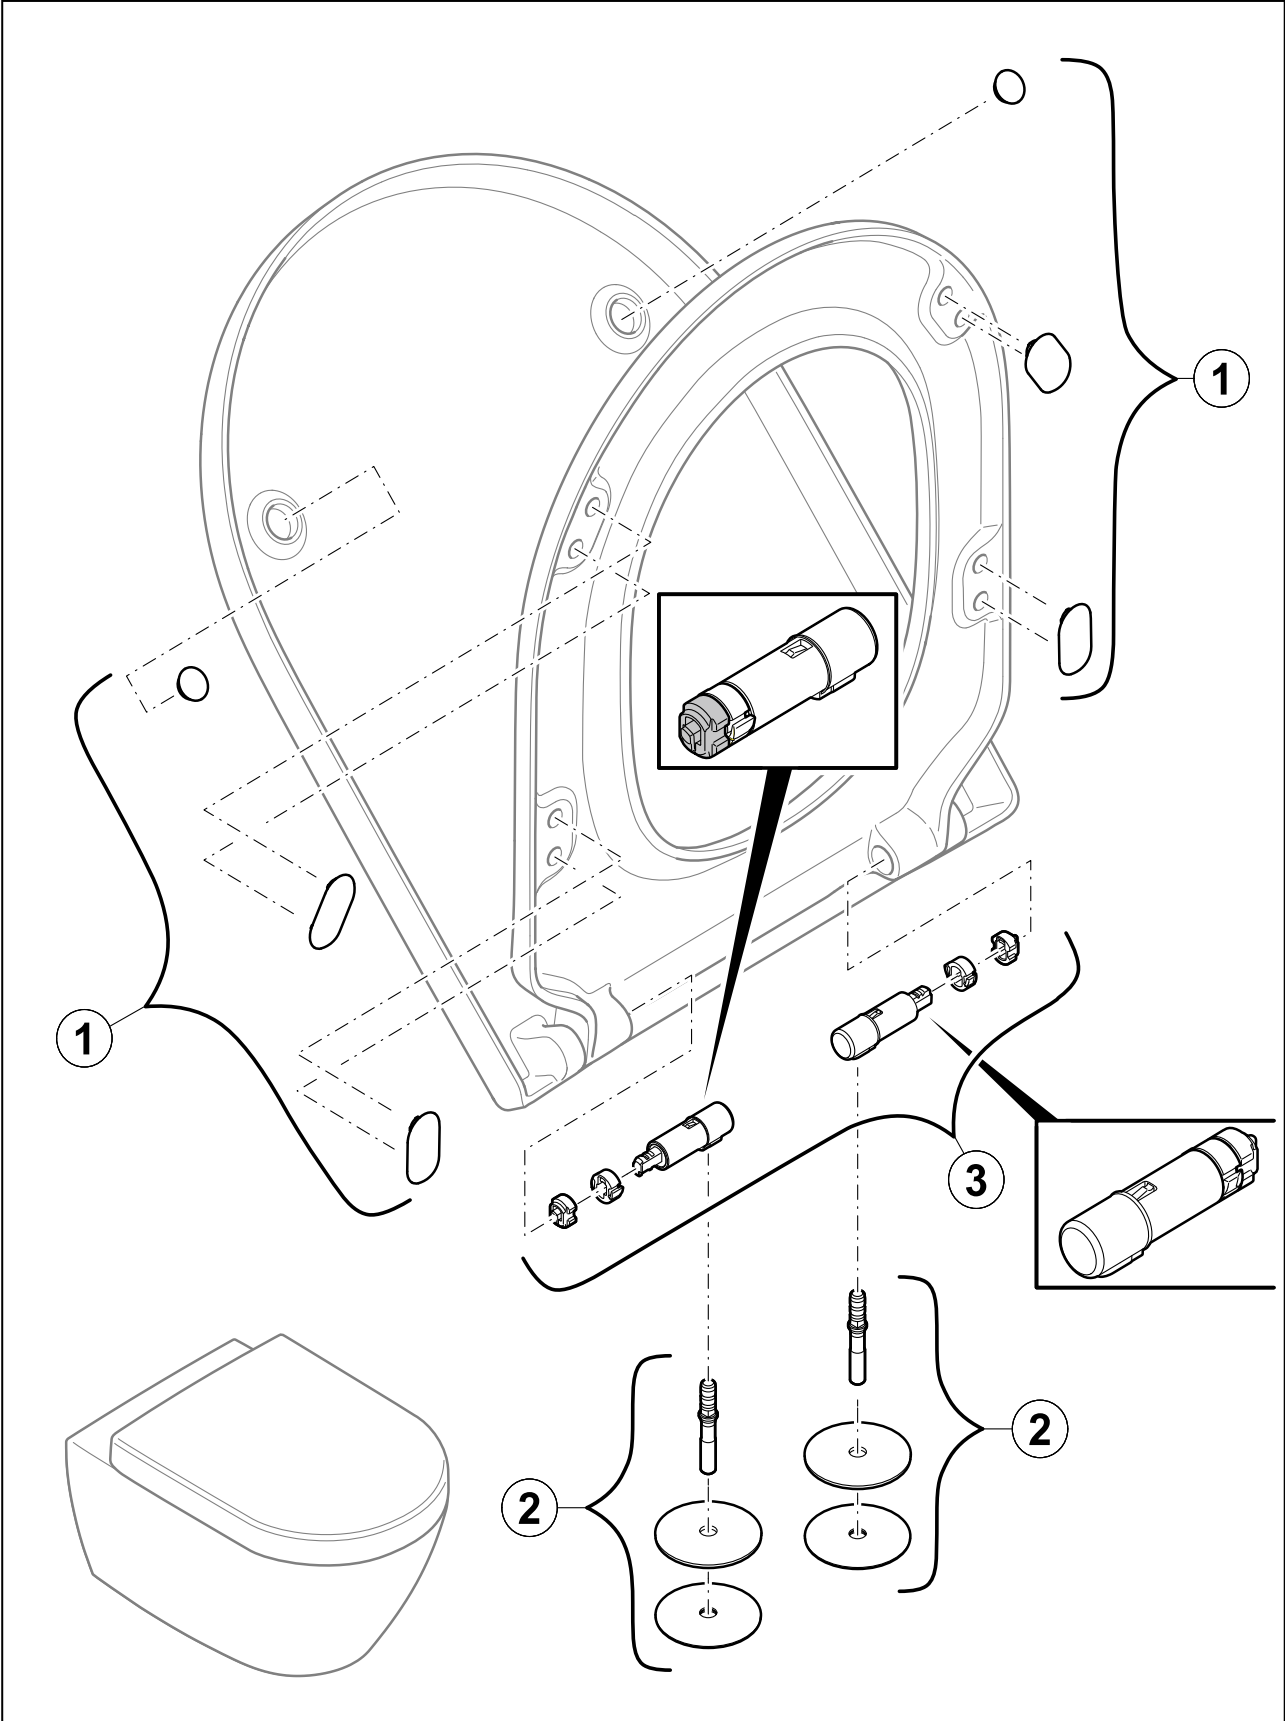

#### 1. POSITION

<b>Article number</b>	<b>8M42S101</b>
Article title	Villeroy & Boch Subway 3.0 Toilet seat and cover, with automatic lowering mechanism (SoftClosing), with removable seat (QuickRelease), White Alpin
Product designation	Toilet seat and cover
Collection	Subway 3.0
Scope of delivery	1 x toilet seat and cover
Length in mm	438
Width in mm	374
Height in mm	42
Weight in kg	2,43
Innovative flushing technology (with TwistFlush)	No
Innovative flushing technology (with TwistFlush[e <sup>3</sup> ])	No
Function	<ul style="list-style-type: none"> <li>• with automatic lowering mechanism (SoftClosing)</li> <li>• with removable seat (QuickRelease)</li> </ul>
Material	Duroplast
Surface	glossy
Colour name	White Alpin
EAN number	4062373755938

#### COLOUR DESIGNATION

White Alpin

EXPLOSION DRAWINGS

**BILL OF MATERIALS**

No.	Article No.	Description	Quantity
0	92094800	SoftClosing set	1
2	92247461	Hinge set	1