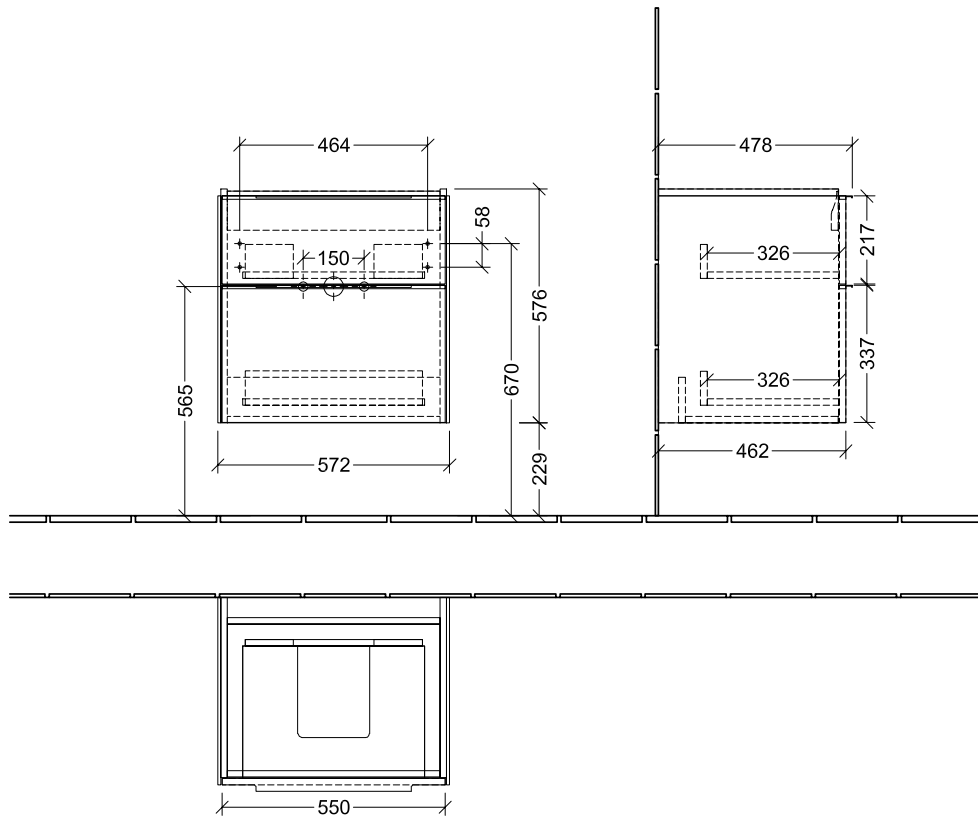

BATHROOM FURNITURE SUBWAY 3.0

PRODUCT INFORMATION

1 . POSITION

Article number	C57802VQ
Article title	Villeroy & Boch Subway 3.0 Vanity unit, 2 pull-out compartments, 572 x 576 x 478 mm, Marine Blue
Product designation	Vanity unit
Collection	Subway 3.0
Assembly / Assembly type	wall-mounted
Type of opening	2 pull-out compartments
Equipment	2 x pull-out compartment with non-slip mat , 1 x accessory dish (small)
Scope of delivery	1 x vanity unit , 1 x fastening set
Position of washbasin	washbasin on the middle, washbasin on right
Ordering information	Please order specified washbasin separately. It is not always possible to cancel or alter orders!
Depth in mm	478
Width in mm	572
Height in mm	576
Depth with handle mm	478
Depth without handle mm	462
Weight in kg	27,00
express delivery	No
Suitable for	selected vanity washbasins
Function	with SoftClosing
Material front	Chipboard
Surface of front	Paint
Material body	Chipboard
Surface of body	Paint
Other material	Handle: aluminium
Other surfaces	Handle: Paint, matt
Type of handles	Handle
EAN number	4062373826423

COLOUR

COLOUR DESIGNATION

Marine Blue

TECHNICAL DRAWINGS

C57802VQ

<p>Subway 3.0 C5780</p>	 <p>Villeroy & Boch 1748</p>
<p>V01 / 08.12.2020</p>	