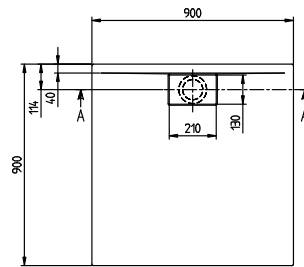

#### 1 . POSITION

<b>Article number</b>	<b>UDA9090ARA115V-01</b>
Article title	Villeroy & Boch Architectura Square shower tray, 900 x 900 x 15 mm, White Alpin
Product designation	Square shower tray
Collection	Architectura
Assembly / Assembly type	Surface-mounted, Corner installation flush-fitting installation  Installation on a base
Assembly instructions	With MetalRim and an edge height of 15mm, we recommend the use of a composite seal in accordance with ETAG 022 on the floor structure below the shower tray in order to prevent any moisture from penetrating the floor structure., The installation height of the shower tray can be reduced by 30 mm if the Viega outlet fitting art. no. 634 100 is used. Please note: this outlet fitting does not conform to EN 274.
Drainage rate in l/min	53
Scope of delivery	1 x square shower tray , 1 x outlet cover in White Alpine (01), for matt colours, outlet cover in matching matt colours.
Ordering information	Supplied without support frame / base.
Length in mm	900
Width in mm	900
Height in mm	15
Interior depth	17
Weight in kg	11,00
Material	Acrylic
Colour name	White Alpin
With feet/base	No
Other material	Outlet cover: Acrylic
Other surfaces	Outlet cover: glossy
With bath support	No
Anti-slip class	Anti-slip class A
EAN number	4051202286323

COLOUR

COLOUR DESIGNATION

White Alpin

TECHNICAL DRAWINGS

UDA9090ARA115V-01

ARCHITECTURA METAL	
RIM 900x9000	
UDA9090ARA115	Villeroy & Boch
V02 / 31-03-2021	1748