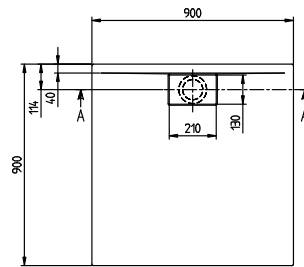

#### 1 . POSITION

<b>Article number</b>	<b>UDA9090ARA115V-01</b>
Article title	Villeroy & Boch Architectura Square shower tray, 900 x 900 x 15 mm, White Alpin
Product designation	Square shower tray
Collection	Architectura
Assembly / Assembly type	Surface-mounted, Corner installation flush-fitting installation  Installation on a base
Assembly instructions	With MetalRim and an edge height of 15mm, we recommend the use of a composite seal in accordance with ETAG 022 on the floor structure below the shower tray in order to prevent any moisture from penetrating the floor structure., The installation height of the shower tray can be reduced by 30 mm if the Viega outlet fitting art. no. 634 100 is used. Please note: this outlet fitting does not conform to EN 274.
Drainage rate in l/min	53
Scope of delivery	1 x square shower tray , 1 x outlet cover in White Alpine (01), for matt colours, outlet cover in matching matt colours.
Ordering information	Supplied without support frame / base.
Length in mm	900
Width in mm	900
Height in mm	15
Interior depth	17
Weight in kg	11,00
Material	Acrylic
Colour name	White Alpin
With feet/base	No
Other material	Outlet cover: Acrylic
Other surfaces	Outlet cover: glossy
With bath support	No
Anti-slip class	Anti-slip class A
EAN number	4051202286323

COLOUR

COLOUR DESIGNATION

White Alpin

TECHNICAL DRAWINGS

UDA9090ARA115V-01

ARCHITECTURA METAL	
RIM 900x900 UDA9090ARA115	
V02 / 31-03-2021	Villeroy & Boch 1748