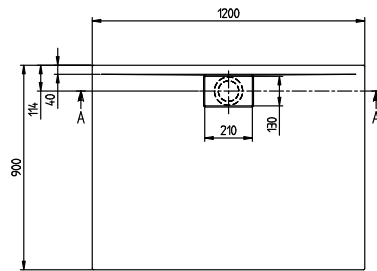

COLOUR

COLOUR DESIGNATION

White Alpin

TECHNICAL DRAWINGS

UDA1290ARA215V-01

ARCHITECTURA METAL	 Villeroy & Boch 1748
RIM 1200x900	
UDA1290ARA215	
V02 / 31-03-2021