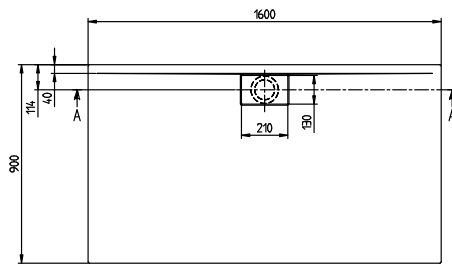

SHOWER TRAY ARCHITECTURA

PRODUCT INFORMATION

1. POSITION

| | |
|--------------------------|---|
| Article number | UDA1690ARA215V-01 |
| Article title | Villeroy & Boch Architectura Rectangular shower tray, 1600 x 900 x 15 mm, White Alpin |
| Product designation | Rectangular shower tray |
| Collection | Architectura |
| Assembly / Assembly type | Surface-mounted, Corner installation flush-fitting installation Installation on a base |
| Assembly instructions | With MetalRim and an edge height of 15mm, we recommend the use of a composite seal in accordance with ETAG 022 on the floor structure below the shower tray in order to prevent any moisture from penetrating the floor structure., From size 1400 x 900, two supports (U82990000) are required. The installation height of the shower tray can be reduced by 30 mm if the Viega outlet fitting art. no. 634 100 is used. Please note: this outlet fitting does not conform to EN 274. |
| Drainage rate in l/min | 53 |
| Scope of delivery | 1 x rectangular shower tray , 1 x outlet cover in White Alpine (01), for matt colours, outlet cover in matching matt colours. |
| Ordering information | Supplied without support frame / base. |
| Length in mm | 1600 |
| Width in mm | 900 |
| Height in mm | 15 |
| Interior depth | 17 |
| Weight in kg | 24,00 |
| Material | Acrylic |
| Colour name | White Alpin |
| With feet/base | No |
| Other material | Outlet cover: Acrylic |
| Other surfaces | Outlet cover: glossy |
| With bath support | No |
| Anti-slip class | Anti-slip class A |
| EAN number | 4051202286576 |

COLOUR

COLOUR DESIGNATION

White Alpin

TECHNICAL DRAWINGS

UDA1690ARA215V-01

| | |
|---|--|
| ARCHITECTURA METAL RIM 1600x900 UDA1690ARA215 V02 / 31-03-2021 |  Villeroy & Boch 1748 |
|---|--|