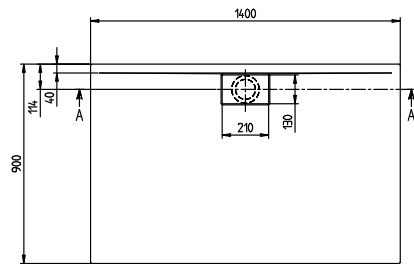

#### 1. POSITION

<b>Article number</b>	<b>UDA1490ARA215V-3S</b>
Article title	Villeroy & Boch Architectura Rectangular shower tray, 1400 x 900 x 15 mm, Grey
Product designation	Rectangular shower tray
Collection	Architectura
Assembly / Assembly type	Surface-mounted, Corner installation flush-fitting installation  Installation on a base
Assembly instructions	With MetalRim and an edge height of 15mm, we recommend the use of a composite seal in accordance with ETAG 022 on the floor structure below the shower tray in order to prevent any moisture from penetrating the floor structure., From size 1400 x 900, two supports (U82990000) are required. The installation height of the shower tray can be reduced by 30 mm if the Viega outlet fitting art. no. 634 100 is used. Please note: this outlet fitting does not conform to EN 274.
Drainage rate in l/min	53
Scope of delivery	1 x rectangular shower tray , 1 x outlet cover in White Alpine (01), for matt colours, outlet cover in matching matt colours.
Ordering information	Supplied without support frame / base.
Length in mm	1400
Width in mm	900
Height in mm	15
Interior depth	17
Weight in kg	21,00
Material	Acrylic
Colour name	Grey
With feet/base	No
Other material	Outlet cover: Acrylic
Other surfaces	Outlet cover: matt
With bath support	No
Anti-slip class	Anti-slip class B
EAN number	4051202383671

COLOUR

COLOUR DESIGNATION

Grey

TECHNICAL DRAWINGS

UDA1490ARA215V-3S

ARCHITECTURA METAL	 <b>Villeroy &amp; Boch</b> 1748
RIM 1400x900	
UDA1490ARA215	
V02 / 31-03-2021	