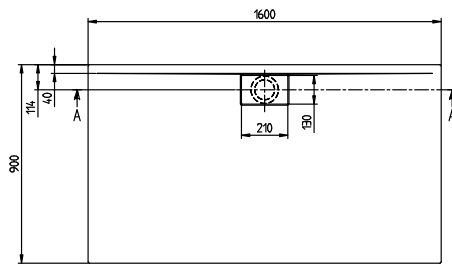

SHOWER TRAY ARCHITECTURA

PRODUCT INFORMATION

1. POSITION

Article number	UDA1690ARA215V-3S
Article title	Villeroy & Boch Architectura Rectangular shower tray, 1600 x 900 x 15 mm, Grey
Product designation	Rectangular shower tray
Collection	Architectura
Assembly / Assembly type	Surface-mounted, Corner installation flush-fitting installation Installation on a base
Assembly instructions	With MetalRim and an edge height of 15mm, we recommend the use of a composite seal in accordance with ETAG 022 on the floor structure below the shower tray in order to prevent any moisture from penetrating the floor structure., From size 1400 x 900, two supports (U82990000) are required. The installation height of the shower tray can be reduced by 30 mm if the Viega outlet fitting art. no. 634 100 is used. Please note: this outlet fitting does not conform to EN 274.
Drainage rate in l/min	53
Scope of delivery	1 x rectangular shower tray , 1 x outlet cover in White Alpine (01), for matt colours, outlet cover in matching matt colours.
Ordering information	Supplied without support frame / base.
Length in mm	1600
Width in mm	900
Height in mm	15
Interior depth	17
Weight in kg	24,00
Material	Acrylic
Colour name	Grey
With feet/base	No
Other material	Outlet cover: Acrylic
Other surfaces	Outlet cover: matt
With bath support	No
Anti-slip class	Anti-slip class B
EAN number	4051202383688

COLOUR

COLOUR DESIGNATION

Grey

TECHNICAL DRAWINGS

UDA1690ARA215V-3S

ARCHITECTURA METAL RIM 1600x900 UDA1690ARA215 V02 / 31-03-2021	 Villeroy & Boch 1748
---	--