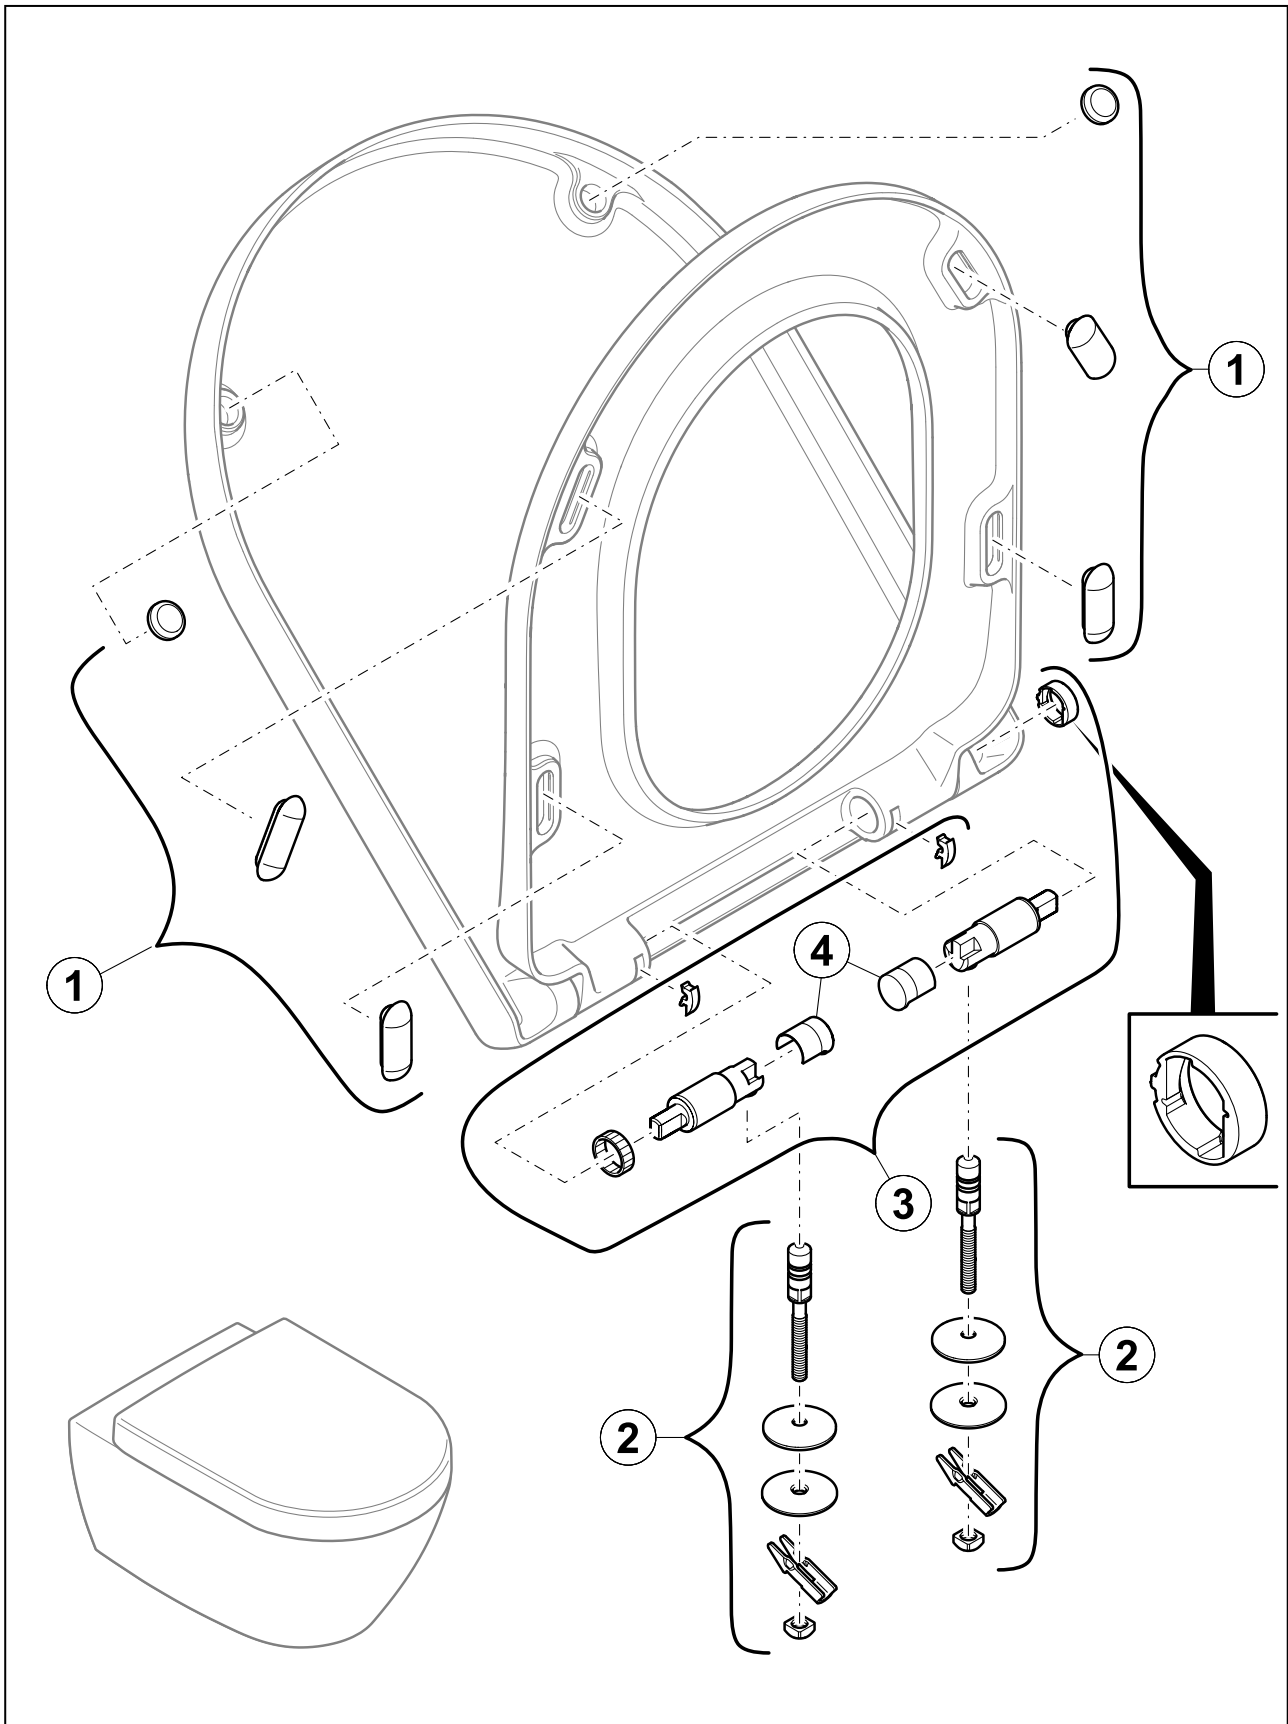

#### 1 . POSITION

<b>Article number</b>	<b>9M38S101</b>
Article title	Villeroy & Boch O.novo Toilet seat and cover, with automatic lowering mechanism (SoftClosing), with removable seat (QuickRelease), White Alpin
Product designation	Toilet seat and cover
Collection	O.novo
Scope of delivery	1 x toilet seat and cover
Length in mm	445
Width in mm	368
Height in mm	49
Weight in kg	2,41
Innovative flushing technology (with TwistFlush)	No
Innovative flushing technology (with TwistFlush[e <sup>3</sup> ])	No
Function	<ul style="list-style-type: none"> <li>• with automatic lowering mechanism (SoftClosing)</li> <li>• with removable seat (QuickRelease)</li> </ul>
Material	Duroplast
Surface	glossy
Colour name	White Alpin
EAN number	4051202032654

## BILL OF MATERIALS

No.	Article No.	Description	Quantity
1	92242101	Buffer set	1
2	92241761	Hinge set	1
3	92216400	SoftClosing set	1
4	92237200	Plastic endcaps for toilet seat damper	1