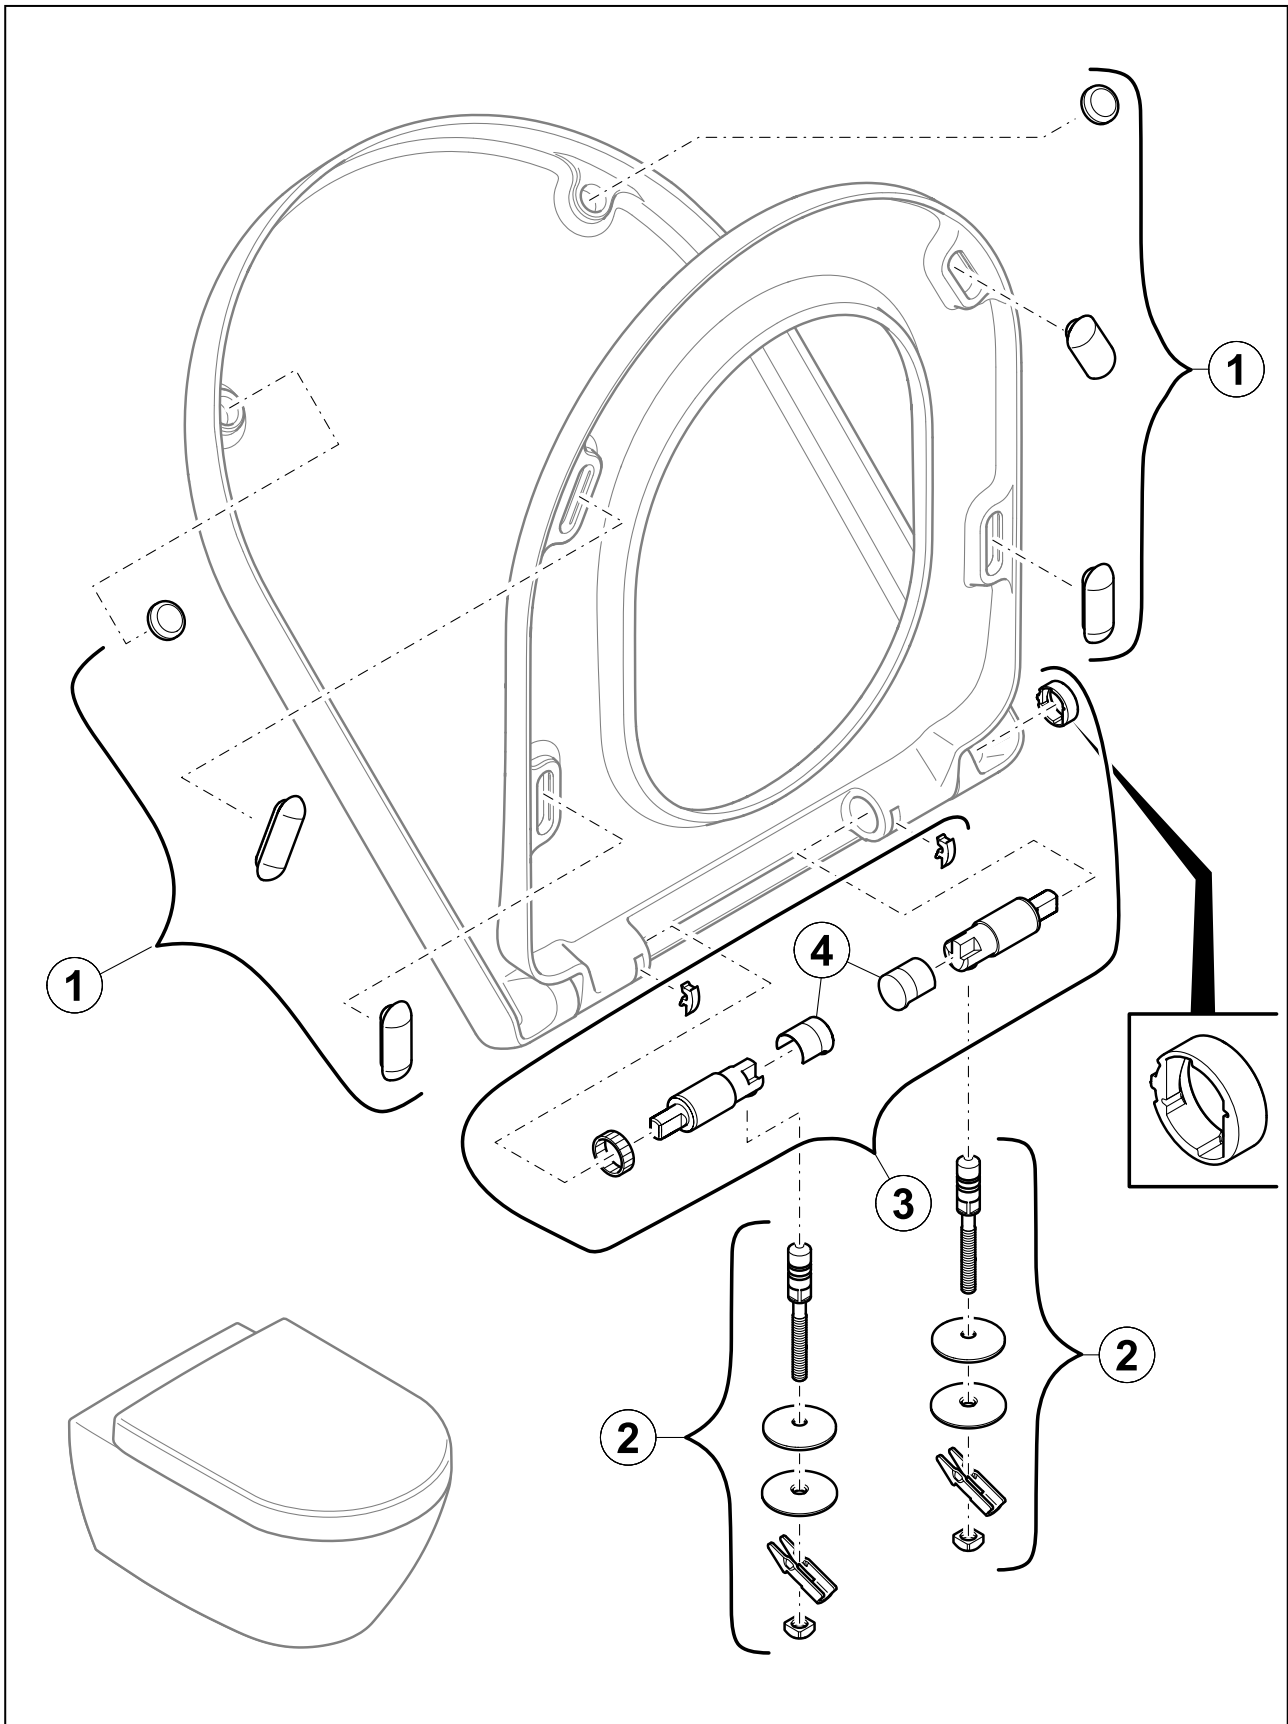

TOILET O.NOVO

PRODUCT INFORMATION

1 . POSITION

Article number	8M36S101
Article title	Villeroy & Boch O.novo Toilet seat and cover, with automatic lowering mechanism (SoftClosing), with removable seat (QuickRelease), White Alpin
Product designation	Toilet seat and cover
Collection	O.novo
Scope of delivery	1 x toilet seat and cover
Length in mm	420
Width in mm	365
Height in mm	49
Weight in kg	2,20
Innovative flushing technology (with TwistFlush)	No
Innovative flushing technology (with TwistFlush[e ³])	No
Function	<ul style="list-style-type: none"> • with automatic lowering mechanism (SoftClosing) • with removable seat (QuickRelease)
Material	Duroplast
Surface	glossy
Colour name	White Alpin
EAN number	4051202000608

COLOUR

COLOUR DESIGNATION

White Alpin

EXPLOSION DRAWINGS

BILL OF MATERIALS

No.	Article No.	Description	Quantity
1	92242101	Buffer set	1
2	92241761	Hinge set	1
3	92216400	SoftClosing set	1
4	92237200	Plastic endcaps for toilet seat damper	1