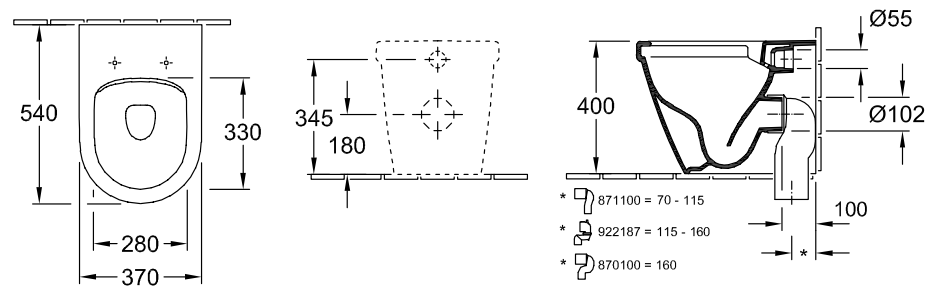

TOILET ARCHITECTURA

PRODUCT INFORMATION

1 . POSITION

Article number	5690R001
Article title	Villeroy & Boch Architectura Washdown toilet, rimless, floor- standing, White Alpin
Product designation	Washdown toilet, rimless
Collection	Architectura
Assembly / Assembly type	floor-standing
Scope of delivery	1 x washdown toilet, rimless , 1 x fastening set
Ordering information	Please order toilet seat separately.
Length in mm	540
Width in mm	370
Height in mm	400
Weight in kg	27,60
Suitable for	Concealed cistern
Innovative flushing technology (with TwistFlush)	No
Innovative flushing technology (with TwistFlush[e ³])	No
Flush type	Washdown toilet
Flush volume l	3 / 4,5 l
Outlet / outlet	horizontal outlet
Wall-mounted - floor-standing	floor-standing
Lead	4
Material	Sanitary ceramics
Surface	glossy
Colour name	White Alpin
EAN number	4051202493493

COLOUR

COLOUR DESIGNATION

White Alpin

TECHNICAL DRAWINGS

5690R001

EXPLOSION DRAWINGS

BILL OF MATERIALS

No.	Article No.	Description	Quantity
1	92248701	Fastening set	1