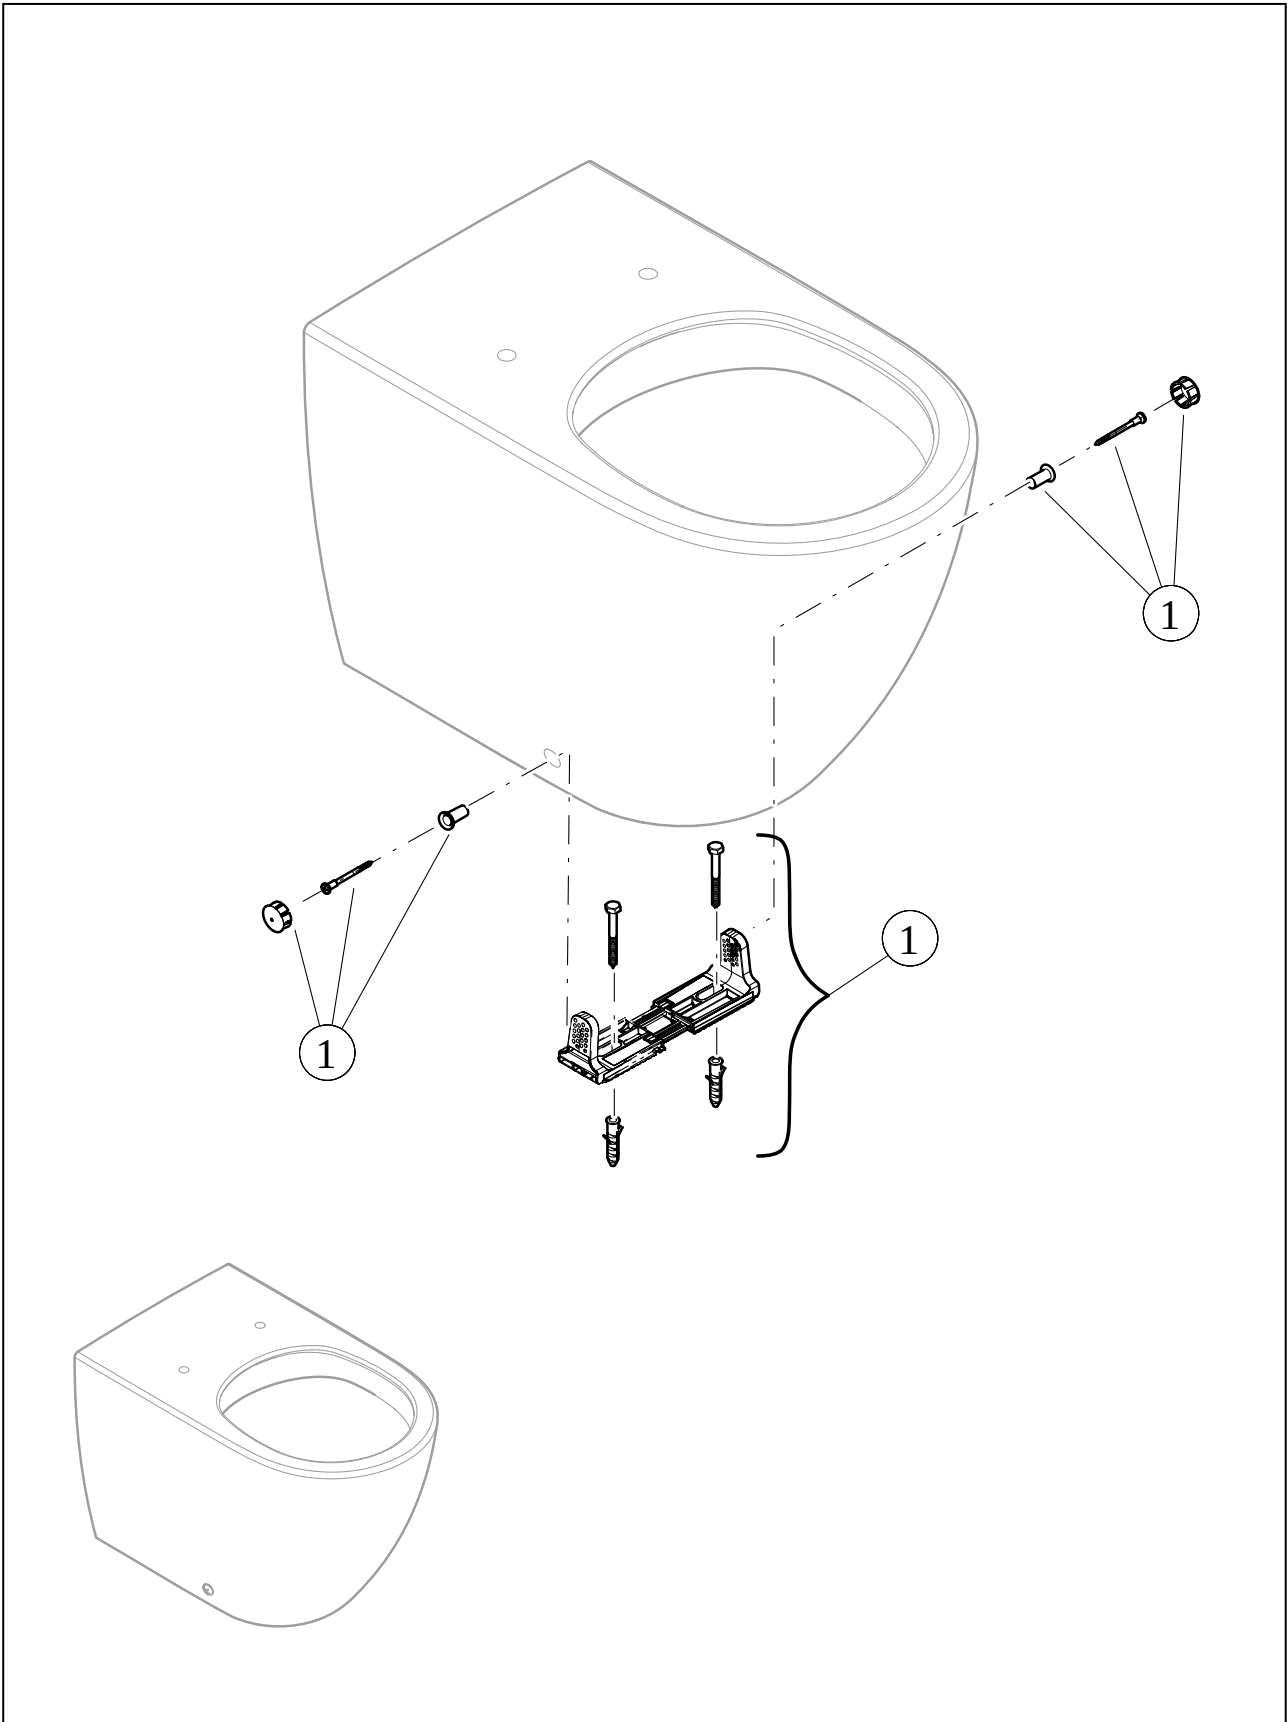

TOILET ARCHITECTURA

PRODUCT INFORMATION

1 . POSITION

Article number	5690R001
Article title	Villeroy & Boch Architectura Washdown toilet, rimless, floor- standing, White Alpin
Product designation	Washdown toilet, rimless
Collection	Architectura
Assembly / Assembly type	floor-standing
Scope of delivery	1 x washdown toilet, rimless , 1 x fastening set
Ordering information	Please order toilet seat separately.
Length in mm	540
Width in mm	370
Height in mm	400
Weight in kg	27,60
Suitable for	Concealed cistern
Innovative flushing technology (with TwistFlush)	No
Innovative flushing technology (with TwistFlush[e ³])	No
Flush type	Washdown toilet
Flush volume l	3 / 4,5 l
Outlet / outlet	horizontal outlet
Wall-mounted - floor-standing	floor-standing
Lead	4
Material	Sanitary ceramics
Surface	glossy
Colour name	White Alpin
EAN number	4051202493493

COLOUR

COLOUR DESIGNATION

White Alpin

TECHNICAL DRAWINGS

5690R001

EXPLOSION DRAWINGS

BILL OF MATERIALS

No.	Article No.	Description	Quantity
1	92248701	Fastening set	1