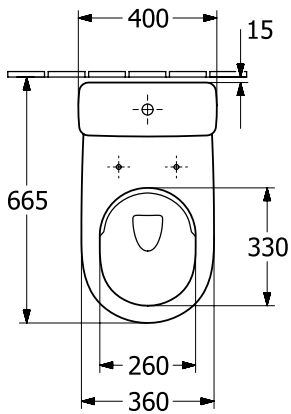

TOILET O.NOVO

PRODUCT INFORMATION

1. POSITION

Article number	4606R001
Article title	Villeroy & Boch O.novo Washdown toilet for close-coupled WC-suite, rimless, floor-standing, White Alpin
Product designation	Washdown toilet for close-coupled WC-suite, rimless
Collection	O.novo
Assembly / Assembly type	floor-standing
Assembly instructions	recommendation: to be installed from the wall at: 15 mm
Scope of delivery	1 x washdown toilet, rimless , 1 x fastening set
Ordering information	Please order toilet seat separately. Please order cistern separately.
Length in mm	650
Width in mm	370
Height in mm	465
Weight in kg	34,70
Suitable for	Mounted cistern
Innovative flushing technology (with TwistFlush)	No
Innovative flushing technology (with TwistFlush[e ³])	No
Flush type	Washdown toilet
Flush volume l	3 / 4,5 l
Outlet / outlet	horizontal outlet
Wall-mounted - floor-standing	floor-standing
Lead	4
Material	Sanitary ceramics
Surface	glossy
Colour name	White Alpin
EAN number	4051202497149

COLOUR

COLOUR DESIGNATION

White Alpin

TECHNICAL DRAWINGS

4606R001

EXPLOSION DRAWINGS

BILL OF MATERIALS

No.	Article No.	Description	Quantity
0	92223601	Fastening set	1