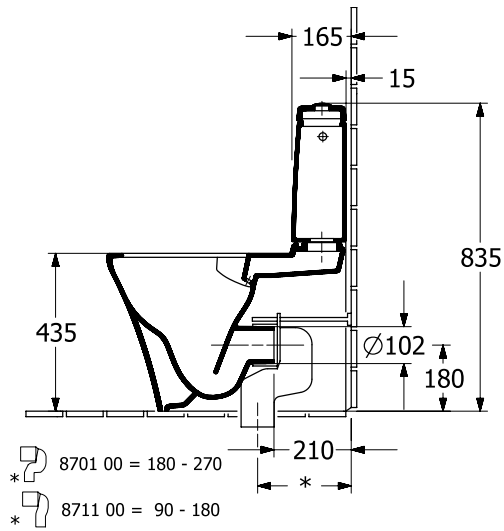

TOILET O.NOVO

PRODUCT INFORMATION

1. POSITION

Article number	4606R001
Article title	Villeroy & Boch O.novo Washdown toilet for close-coupled WC-suite, rimless, floor-standing, White Alpin
Product designation	Washdown toilet for close-coupled WC-suite, rimless
Collection	O.novo
Assembly / Assembly type	floor-standing
Assembly instructions	recommendation: to be installed from the wall at: 15 mm
Scope of delivery	1 x washdown toilet, rimless , 1 x fastening set
Ordering information	Please order toilet seat separately. Please order cistern separately.
Length in mm	650
Width in mm	370
Height in mm	465
Weight in kg	34,70
Suitable for	Mounted cistern
Innovative flushing technology (with TwistFlush)	No
Innovative flushing technology (with TwistFlush[e ³])	No
Flush type	Washdown toilet
Flush volume l	3 / 4,5 l
Outlet / outlet	horizontal outlet
Wall-mounted - floor-standing	floor-standing
Lead	4
Material	Sanitary ceramics
Surface	glossy
Colour name	White Alpin
EAN number	4051202497149

COLOUR

COLOUR DESIGNATION

White Alpin

TECHNICAL DRAWINGS

4606R001

EXPLOSION DRAWINGS

BILL OF MATERIALS

No.	Article No.	Description	Quantity
0	92223601	Fastening set	1