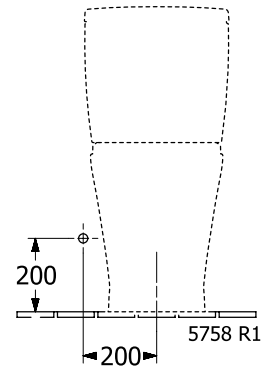

TOILET O.NOVO

PRODUCT INFORMATION

1. POSITION

Article number	4606R001
Article title	Villeroy & Boch O.novo Washdown toilet for close-coupled WC-suite, rimless, floor-standing, White Alpin
Product designation	Washdown toilet for close-coupled WC-suite, rimless
Collection	O.novo
Assembly / Assembly type	floor-standing
Assembly instructions	recommendation: to be installed from the wall at: 15 mm
Scope of delivery	1 x washdown toilet, rimless , 1 x fastening set
Ordering information	Please order toilet seat separately. Please order cistern separately.
Length in mm	650
Width in mm	370
Height in mm	465
Weight in kg	34,70
Suitable for	Mounted cistern
Innovative flushing technology (with TwistFlush)	No
Innovative flushing technology (with TwistFlush[e ³])	No
Flush type	Washdown toilet
Flush volume l	3 / 4,5 l
Outlet / outlet	horizontal outlet
Wall-mounted - floor-standing	floor-standing
Lead	4
Material	Sanitary ceramics
Surface	glossy
Colour name	White Alpin
EAN number	4051202497149

COLOUR

COLOUR DESIGNATION

White Alpin

TECHNICAL DRAWINGS

4606R001

EXPLOSION DRAWINGS

BILL OF MATERIALS

No.	Article No.	Description	Quantity
0	92223601	Fastening set	1