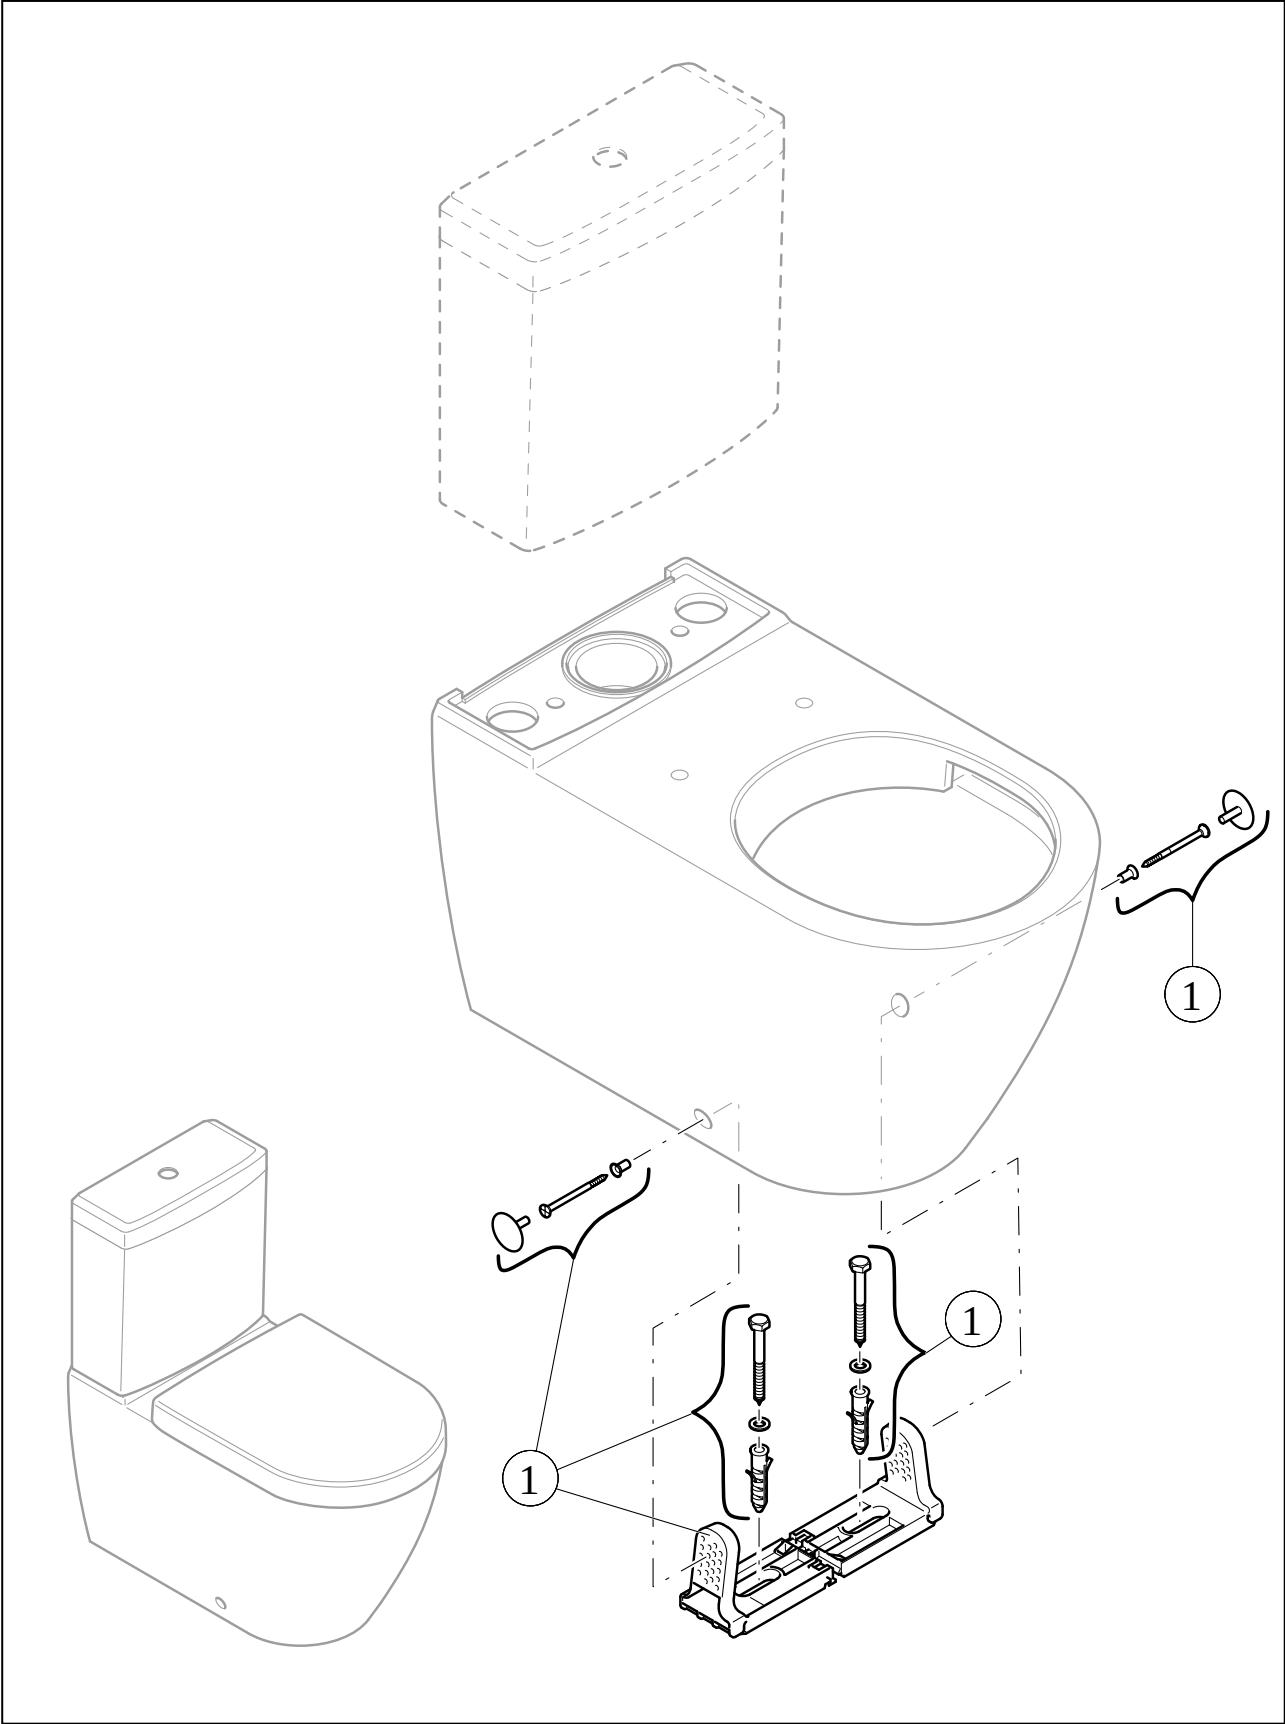

TOILET O.NOVO

PRODUCT INFORMATION

1. POSITION

Article number	4606R001
Article title	Villeroy & Boch O.novo Washdown toilet for close-coupled WC-suite, rimless, floor-standing, White Alpin
Product designation	Washdown toilet for close-coupled WC-suite, rimless
Collection	O.novo
Assembly / Assembly type	floor-standing
Assembly instructions	recommendation: to be installed from the wall at: 15 mm
Scope of delivery	1 x washdown toilet, rimless , 1 x fastening set
Ordering information	Please order toilet seat separately. Please order cistern separately.
Length in mm	650
Width in mm	370
Height in mm	465
Weight in kg	34,70
Suitable for	Mounted cistern
Innovative flushing technology (with TwistFlush)	No
Innovative flushing technology (with TwistFlush[e ³])	No
Flush type	Washdown toilet
Flush volume l	3 / 4,5 l
Outlet / outlet	horizontal outlet
Wall-mounted - floor-standing	floor-standing
Lead	4
Material	Sanitary ceramics
Surface	glossy
Colour name	White Alpin
EAN number	4051202497149

COLOUR

COLOUR DESIGNATION

White Alpin

TECHNICAL DRAWINGS

4606R001

EXPLOSION DRAWINGS

BILL OF MATERIALS

No.	Article No.	Description	Quantity
0	92223601	Fastening set	1