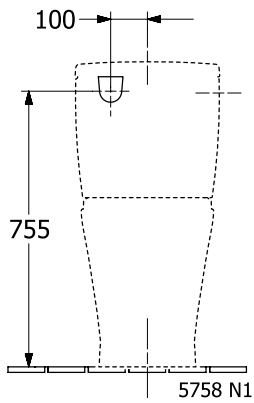

TOILET O.NOVO

PRODUCT INFORMATION

1. POSITION

Article number	4606R001
Article title	Villeroy & Boch O.novo Washdown toilet for close-coupled WC-suite, rimless, floor-standing, White Alpin
Product designation	Washdown toilet for close-coupled WC-suite, rimless
Collection	O.novo
Assembly / Assembly type	floor-standing
Assembly instructions	recommendation: to be installed from the wall at: 15 mm
Scope of delivery	1 x washdown toilet, rimless , 1 x fastening set
Ordering information	Please order toilet seat separately. Please order cistern separately.
Length in mm	650
Width in mm	370
Height in mm	465
Weight in kg	34,70
Suitable for	Mounted cistern
Innovative flushing technology (with TwistFlush)	No
Innovative flushing technology (with TwistFlush[e ³])	No
Flush type	Washdown toilet
Flush volume l	3 / 4,5 l
Outlet / outlet	horizontal outlet
Wall-mounted - floor-standing	floor-standing
Lead	4
Material	Sanitary ceramics
Surface	glossy
Colour name	White Alpin
EAN number	4051202497149

COLOUR

COLOUR DESIGNATION

White Alpin

TECHNICAL DRAWINGS

4606R001

EXPLOSION DRAWINGS

BILL OF MATERIALS

No.	Article No.	Description	Quantity
0	92223601	Fastening set	1