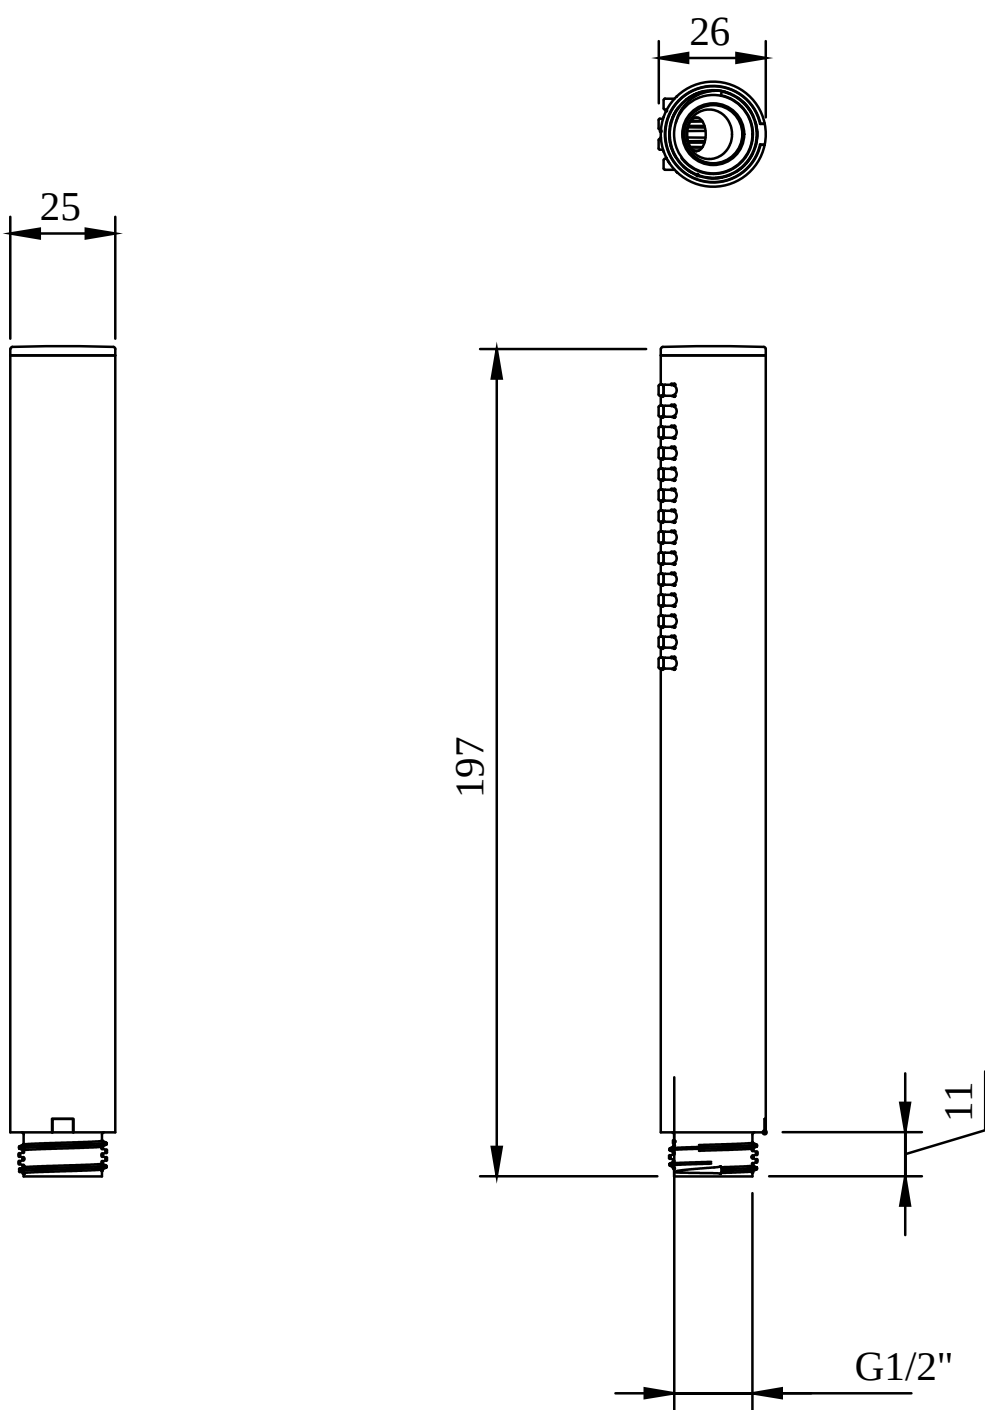

TAPS & FITTINGS VERVE SHOWERS

PRODUCT INFORMATION

1 . POSITION

Article number	TVS109006000K5
Article title	Villeroy & Boch Verve Showers Hand shower Round, Matt Black
Product designation	Hand shower
Collection	Verve Showers
Assembly / Assembly type	wall-mounted
Scope of delivery	1 x hand shower , 1 x installation instructions
Length in mm	25
Width in mm	25
Height in mm	197
Weight in kg	0,14
Material	Brass
Surface	matt
Colour name	Matt Black
EAN number	4065467210108
Easy clean	Longer service life: optimum limescale removal by simply rubbing nozzles and aerators clean
Material	Brass
Volume	0,615
Hand shower diameter	25
Swivel aerator	No
Thermostat	No
Cool Tap	No

COLOUR

COLOUR DESIGNATION

Matt Black

TECHNICAL DRAWINGS

TVS109006000K5

CHARACTERISTICS

Longer service life: optimum limescale removal by simply rubbing nozzles and aerators clean

FLOW CHART