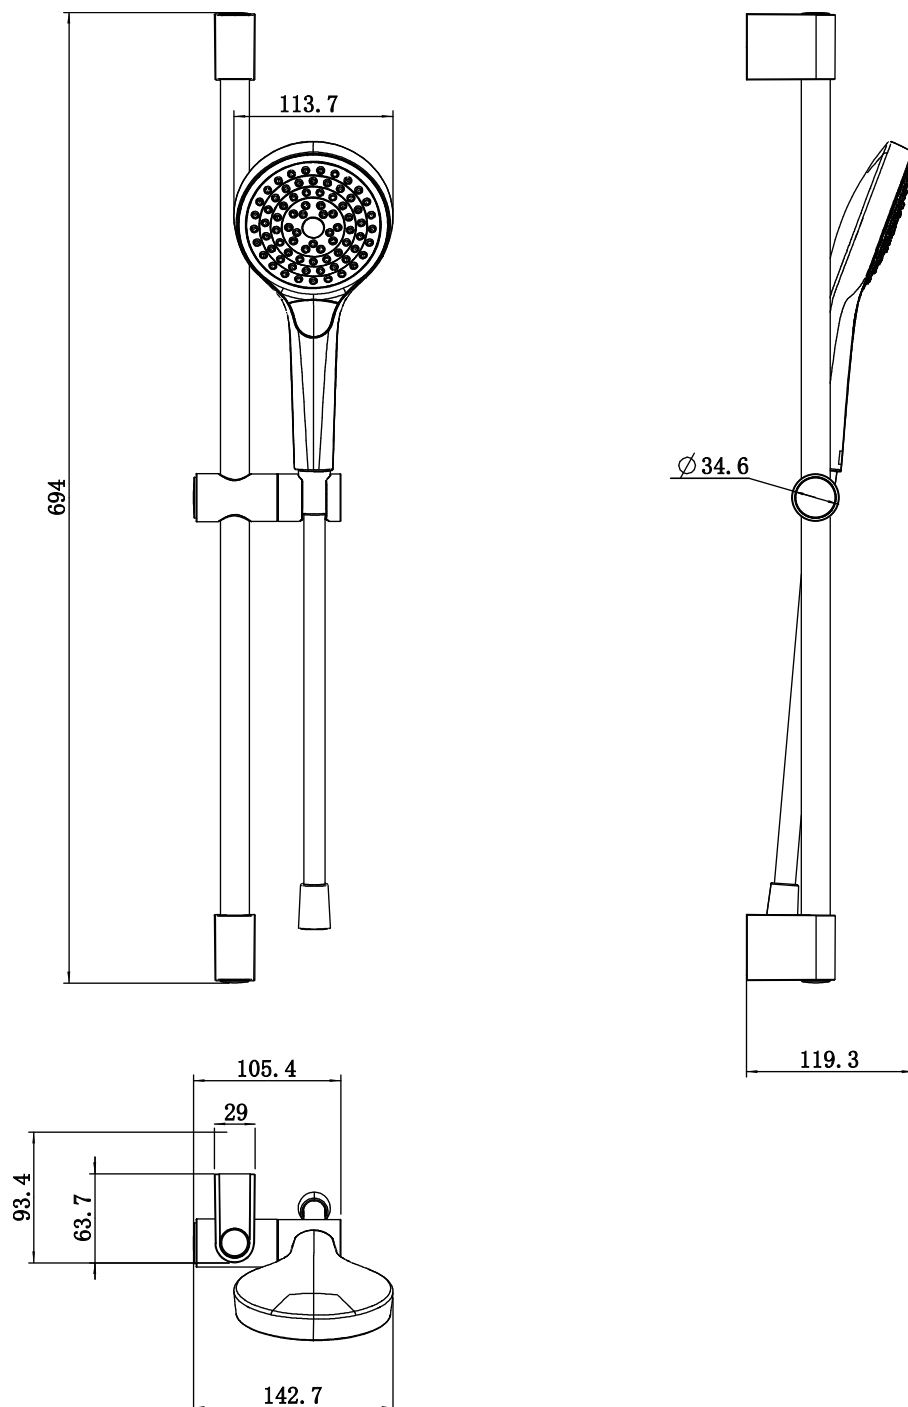

TAPS & FITTINGS VERVE SHOWERS

PRODUCT INFORMATION

1 . POSITION

Article number	TVS109007UK061
Article title	Villeroy & Boch Verve Showers Shower set with three features for wall-mounted, Chrome
Product designation	Shower set with three features
Collection	Verve Showers
Assembly / Assembly type	wall-mounted
Length in mm	63
Width in mm	93
Height in mm	690
Weight in kg	1,07
Material	ABS/Brass
Surface	glossy
Colour name	Chrome
EAN number	4065467211082
Easy switch	Easy selection of hand-held spray mode at the touch of a button
Easy clean	Longer service life: optimum limescale removal by simply rubbing nozzles and aerators clean
Flow rate hand shower in litres per minute	8,51
Length of shower hose	1600
Material	Acrylonitrile butadiene styrene (ABS)/ Brass
Volume	9,116
Hand shower diameter	110
Swivel aerator	No
Thermostat	No
Cool Tap	No

COLOUR

COLOUR DESIGNATION

Chrome

TECHNICAL DRAWINGS

TVS109007UK061

CHARACTERISTICS

Easy selection of hand-held spray mode at the touch of a button

Longer service life: optimum limescale removal by simply rubbing nozzles and aerators clean

FLOW CHART