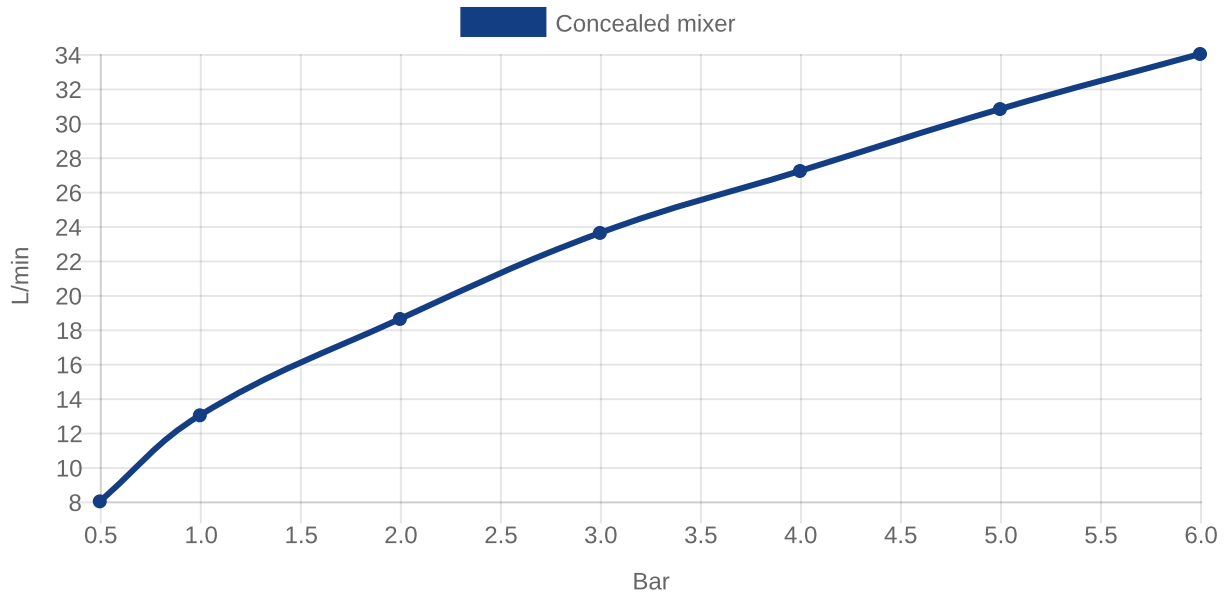

TAPS & FITTINGS O.NOVO START

PRODUCT INFORMATION

1 . POSITION

Article number	TVS10535211061
Article title	Villeroy & Boch O.novo Start Concealed single-lever bath / shower mixer, Chrome
Product designation	Concealed single-lever bath / shower mixer
Collection	O.novo Start
Assembly / Assembly type	wall-mounted
Scope of delivery	1 x tap fitting , 1 x installation instructions
Length in mm	56
Width in mm	170
Height in mm	170
Weight in kg	1,16
Material	Brass
Surface	glossy
Colour name	Chrome
EAN number	4051202569044
Material	Brass
Volume	4,974
Cartridge	Cartridge with ceramic discs
Swivel aerator	No
Thermostat	No
Cool Tap	No
Spray types	Comfort jet

COLOUR

COLOUR DESIGNATION

Chrome

TECHNICAL DRAWINGS

TVS10535211061

FLOW CHART

EXPLOSION DRAWINGS

BILL OF MATERIALS

No.	Article No.	Description	Quantity
5	TVP00000112000	Cartridge	1
2	TVP10500402061	Handle set	1
32	TVP00001009061	Cover plate	1