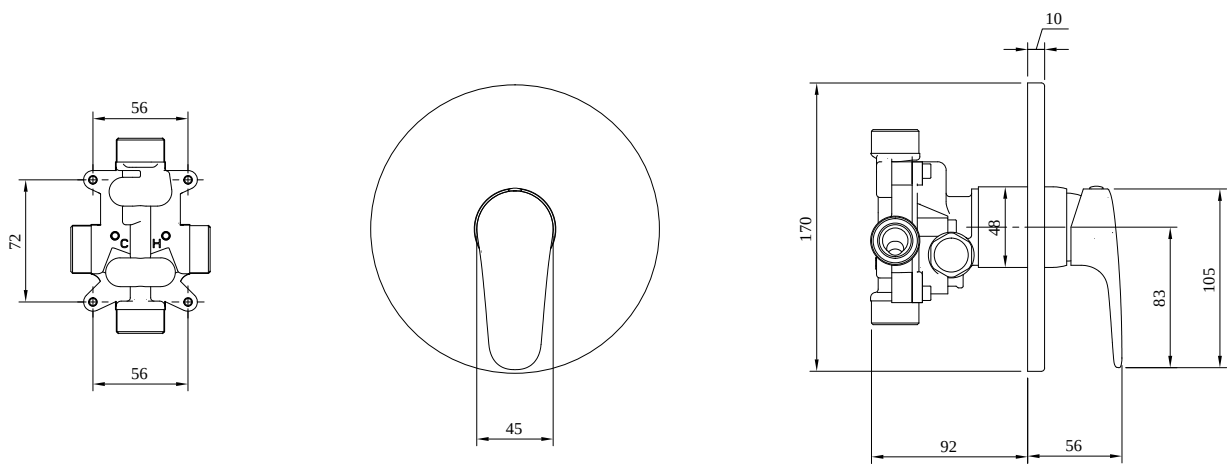

TAPS & FITTINGS O.NOVO START

PRODUCT INFORMATION

1 . POSITION

Article number	TVS10535211061
Article title	Villeroy & Boch O.novo Start Concealed single-lever bath / shower mixer, Chrome
Product designation	Concealed single-lever bath / shower mixer
Collection	O.novo Start
Assembly / Assembly type	wall-mounted
Scope of delivery	1 x tap fitting , 1 x installation instructions
Length in mm	56
Width in mm	170
Height in mm	170
Weight in kg	1,16
Material	Brass
Surface	glossy
Colour name	Chrome
EAN number	4051202569044
Material	Brass
Volume	4,974
Cartridge	Cartridge with ceramic discs
Swivel aerator	No
Thermostat	No
Cool Tap	No
Spray types	Comfort jet

COLOUR

COLOUR DESIGNATION

Chrome

TECHNICAL DRAWINGS

TVS10535211061

FLOW CHART

EXPLOSION DRAWINGS

BILL OF MATERIALS

No.	Article No.	Description	Quantity
5	TVP00000112000	Cartridge	1
2	TVP10500402061	Handle set	1
32	TVP00001009061	Cover plate	1