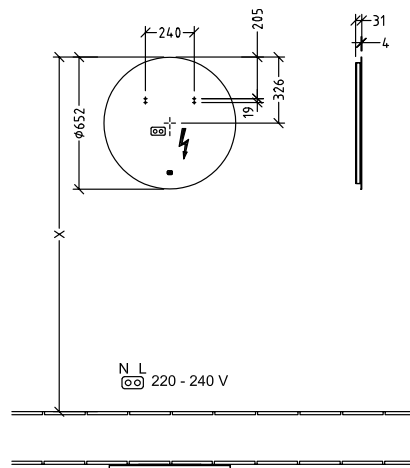

TECHNICAL DRAWINGS

A4606800

More to See Lite A4606800	
V01 / 07.10.2020