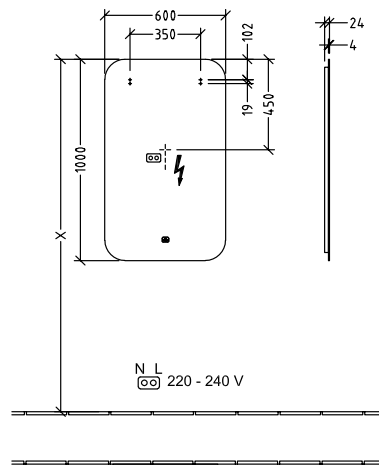

TECHNICAL DRAWINGS

A4611000

More to See Lite A4611000	
V01 / 10.12.2020