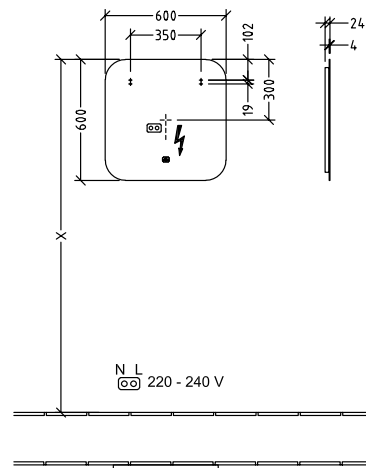

TECHNICAL DRAWINGS

A4626000

More to See Lite A4626000	
V01 / 10.12.2020