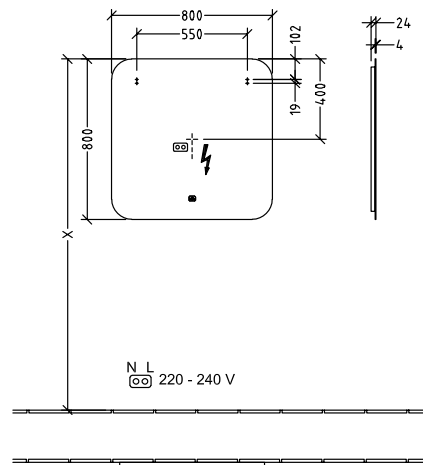

TECHNICAL DRAWINGS

A4628000

More to See Lite A4628000	 Villeroy & Boch 1748
V01 / 10.12.2020