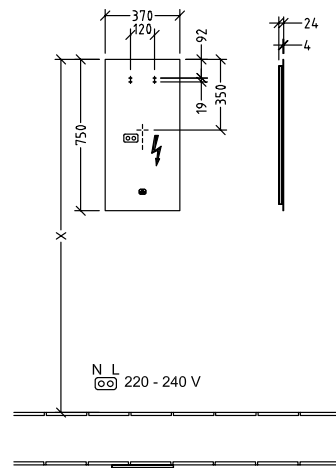

TECHNICAL DRAWINGS

A4593700

More to See Lite A4593700	
V01 / 10.12.2020