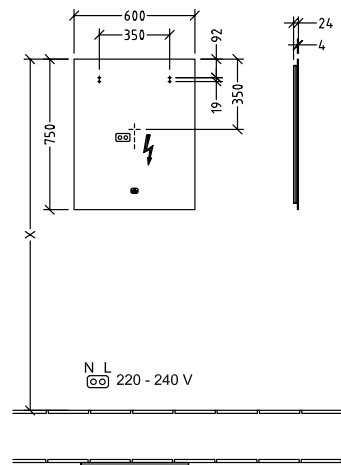

BATHROOM FURNITURE MORE TO SEE LITE

PRODUCT INFORMATION

1 . POSITION

Article number	A4596000
Article title	Villeroy & Boch More to See Lite Mirror, with lighting, 600 x 750 x 24 mm
Product designation	Mirror
Collection	More to See Lite
PROJECTS	DESIGN
Assembly / Assembly type	wall-mounted
Scope of delivery	1 x mirror , 1 x fastening set
Depth in mm	24
Width in mm	600
Height in mm	750
Weight in kg	6,00
express delivery	Yes
Function	with lighting
Material	Glass
Operating mode	Mains-operated
Energy detection	, This light contains replaceable LED lamps. The lamps in the light can be replaced.
Lighting	1x LED
Power of lamp	1 x LED / 22.56 W
Light colour (designation & colour temperature)	2700 K (warm white) to 6500 K (daylight white)
Lighting control	with sensor dimmer
Degree of protection	IP 44
EAN number	4062373819234
General information	

- After retrofitting with the ZigBee Home Automation Kit C004 00, lighting can be controlled via your Smart Home environment. The illuminated mirror can be switched on and off via the sensor switch.
- The mirror can be connected via the ZigBee Home Automation Standard with all hubs/gateways that use this transmission standard, such as Philips Hue Bridge or suitable Amazon Echo models.

TECHNICAL DRAWINGS

A4596000

More to See Lite A4596000	 Villeroy & Boch 1748
V01 / 10.12.2020	