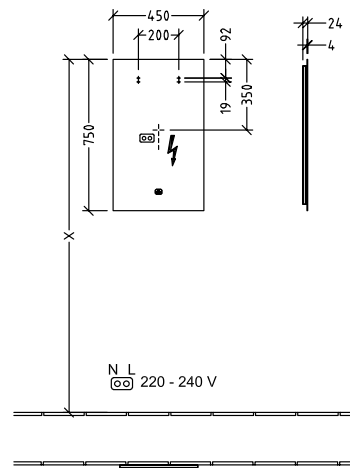

TECHNICAL DRAWINGS

A4594500

More to See Lite A4594500	
V01 / 10.12.2020