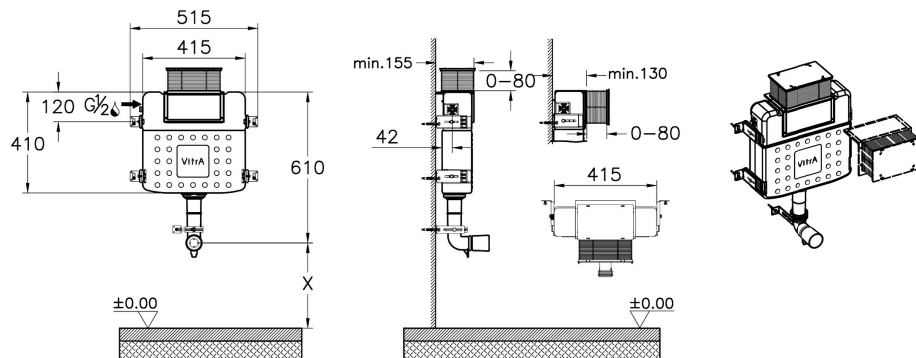

Name	Vuni,BTW WC pans,gypsm. walls,98cm,3/6L
Collection	VUni
Height	610
Width	517
Colour	Not Required
Designer	VitrA Design Team
Certificate	WRAS
Guarantee	10 year
Mounting type	Wall Mounted
Recommended Minimum Pressure	Min:0.5-Max:10Recommended(1-5)
Installation Type	o8
Brand	VitrA
Driver IP	o

Product Code: 761-1745-01UK

## Description

VitrA reserves the right to make changes in products and technical details without prior notice.

All drawings contain the necessary measurements which are subject to standard tolerances. For exact measurements, in particular for customized installation scenarios, it can only be taken from the finished ceramic product.