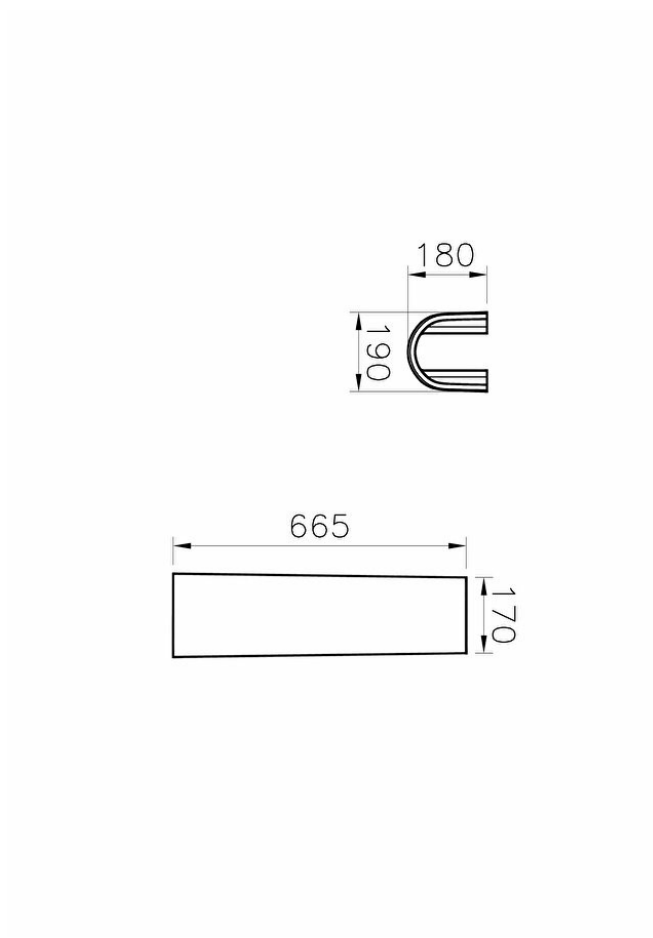

Collection: Milton

Technical specifications

Colour	White	Material	Hygiene
Height	680	Certificate	CE
Width	190	Body Material	VC- Vitreous China
Depth	180		
Designer	Vitra Design Team		
Finish	Hygiene		
Guarantee	4		

2A technical drawing

**Technical specifications**

Colour: White **Height:** 680 **Width:** 190 **Depth:** 180 **Designer:** VitrA Design Team **Finish:** Hygiene **Guarantee:** 4 **Material:** Hygiene
Certificate: CE **Body Material:** VC- Vitreous China