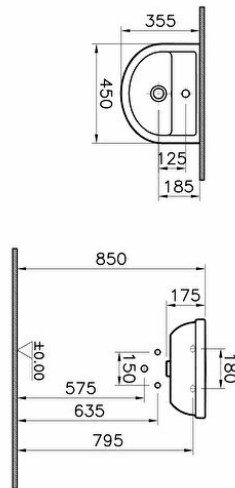

Collection: Milton

Technical specifications

Colour	White
Height	175
Width	450
Depth	355
Designer	Noa
Finish	Hygiene
Guarantee	4

Material	Hygiene
Overflow Hole	With Overflow
Body Material	VC- Vitreous China
Design Shape	Oval
Washbasin	
Marketing Measure (cm)	45X36 CM
Overflow Hole Detail	With Overflow
Tap Hole Options	Single Tap Hole
Ceramic Sanitaryware	

2A technical drawing

**Technical specifications**

Colour: White **Height:** 175 **Width:** 450 **Depth:** 355 **Designer:** Noa **Finish:** Hygiene **Guarantee:** 4 **Material:** Hygiene **Overflow Hole:** With Overflow **Body Material:** VC- Vitreous China **Design Shape Washbasin:** Oval **Marketing Measure (cm):** 45X36 CM **Overflow Hole Detail:** With Overflow **Tap Hole Options Ceramic Sanitaryware:** Single Tap Hole