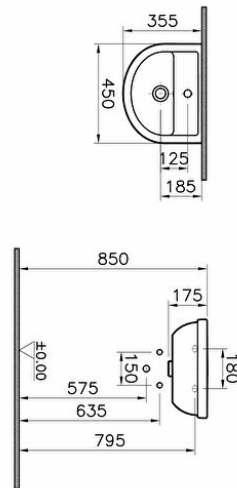

Collection: Milton

Technical specifications

Colour	White
Height	175
Width	450
Depth	355
Designer	Noa
Finish	Hygiene
Guarantee	4

Material	Hygiene
Overflow Hole	With Overflow
Body Material	VC- Vitreous China
Design Shape	Oval
Washbasin	
Marketing Measure (cm)	45X36 CM
Overflow Hole Detail	With Overflow
Tap Hole Options	Double Tap Holes
Ceramic Sanitaryware	

2A technical drawing

**Technical specifications**

Colour: White **Height:** 175 **Width:** 450 **Depth:** 355 **Designer:** Noa **Finish:** Hygiene **Guarantee:** 4 **Material:** Hygiene **Overflow Hole:** With Overflow **Body Material:** VC- Vitreous China **Design Shape Washbasin:** Oval **Marketing Measure (cm):** 45X36 CM **Overflow Hole Detail:** With Overflow **Tap Hole Options Ceramic Sanitaryware:** Double Tap Holes