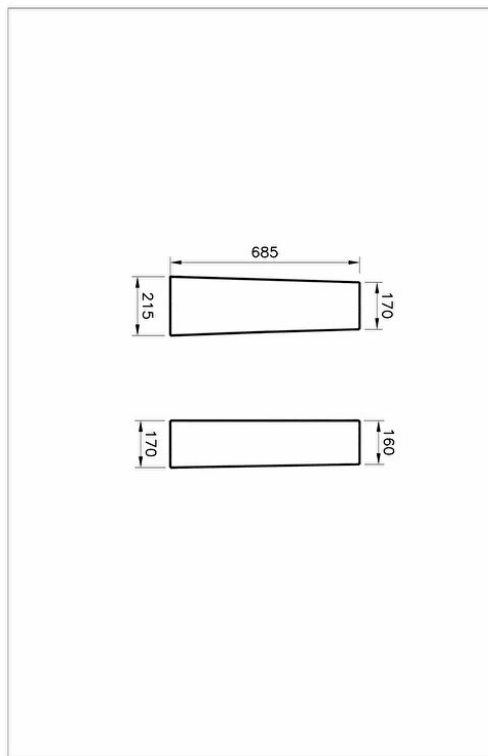

**S20 Column Pedestal**

Product Code: 5529L003-0156

Collection: S20

**Technical specifications**

<b>Colour</b>	White
<b>Height</b>	685
<b>Width</b>	170
<b>Depth</b>	160
<b>Designer</b>	Noa
<b>Finish</b>	Hygiene
<b>Guarantee</b>	4

### 2A technical drawing

#### Technical specifications

**Colour:** White **Height:** 685 **Width:** 170 **Depth:** 160 **Designer:** Noa **Finish:** Hygiene **Guarantee:** 4 **Material:** Hygiene **Certificate:** NF  
**Body Material:** VC- Vitreous China