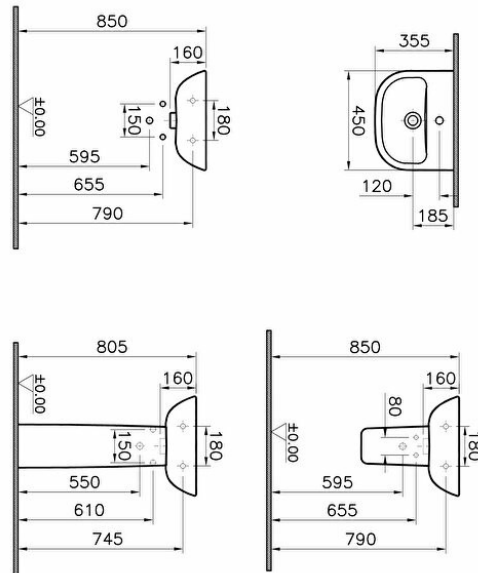

**Collection:** S20**Technical specifications**

Colour	White
Height	160
Width	450
Depth	355
Designer	Noa
Finish	Hygiene
Guarantee	4

Material	Hygiene
Overflow Hole	With Overflow
Certificate	CE
Body Material	VC- Vitreous China
Marketing Measure (cm)	45X36 CM
Overflow Hole Detail	With Overflow
Tap Hole Options	Single Tap Hole
Ceramic Sanitaryware	

2A technical drawing

Technical specifications

Colour: White **Height:** 160 **Width:** 450 **Depth:** 355 **Designer:** Noa **Finish:** Hygiene **Guarantee:** 4 **Material:** Hygiene **Overflow Hole:** With Overflow **Certificate:** CE **Body Material:** VC- Vitreous China **Marketing Measure (cm):** 45X36 CM **Overflow Hole Detail:** With Overflow **Tap Hole Options Ceramic Sanitaryware:** Single Tap Hole