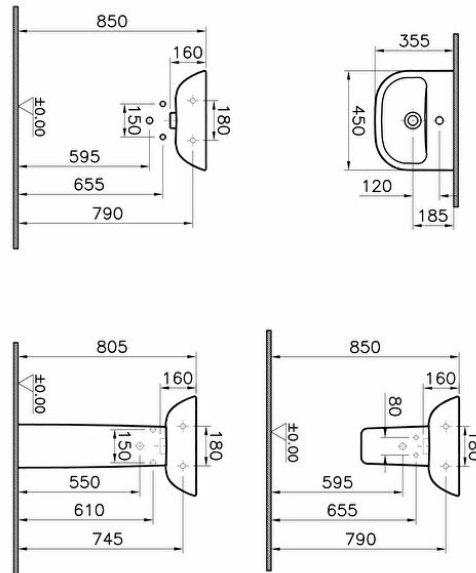

**Collection:** S20**Technical specifications**

Colour	White
Height	160
Width	450
Depth	355
Designer	Noa
Finish	Hygiene
Guarantee	4

Material	Hygiene
Overflow Hole	With Overflow
Certificate	CE
Body Material	VC- Vitreous China
Marketing Measure (cm)	45X36 CM
Overflow Hole Detail	With Overflow
Tap Hole Options	Double Tap Holes
Ceramic Sanitaryware	

2A technical drawing**Technical specifications**

Colour: White **Height:** 160 **Width:** 450 **Depth:** 355 **Designer:** Noa **Finish:** Hygiene **Guarantee:** 4 **Material:** Hygiene **Overflow Hole:** With Overflow **Certificate:** CE **Body Material:** VC- Vitreous China **Marketing Measure (cm):** 45X36 CM **Overflow Hole Detail:** With Overflow **Tap Hole Options Ceramic Sanitaryware:** Double Tap Holes