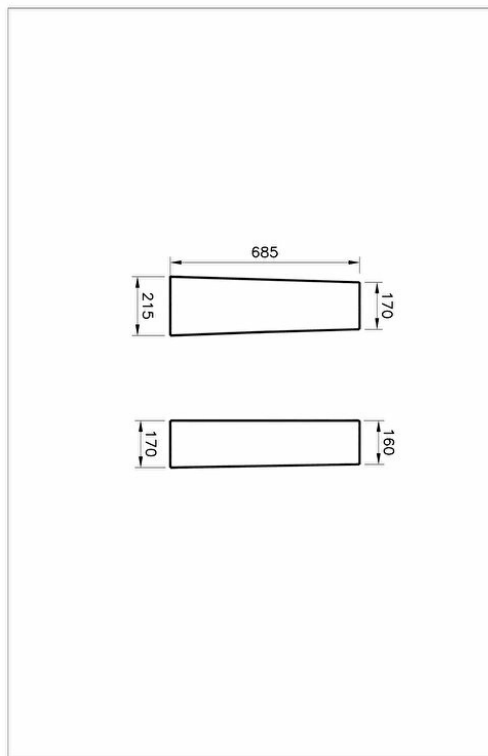

S20 Column Pedestal

Product Code: 5529L003-0156

**Collection:** S20**Technical specifications**

Colour	White
Height	685
Width	170
Depth	160
Designer	Noa
Finish	Hygiene
Guarantee	4

Material	Hygiene
Certificate	NF
Body Material	VC- Vitreous China

2A technical drawing

Technical specifications

Colour: White **Height:** 685 **Width:** 170 **Depth:** 160 **Designer:** Noa **Finish:** Hygiene **Guarantee:** 4 **Material:** Hygiene **Certificate:** NF
Body Material: VC- Vitreous China