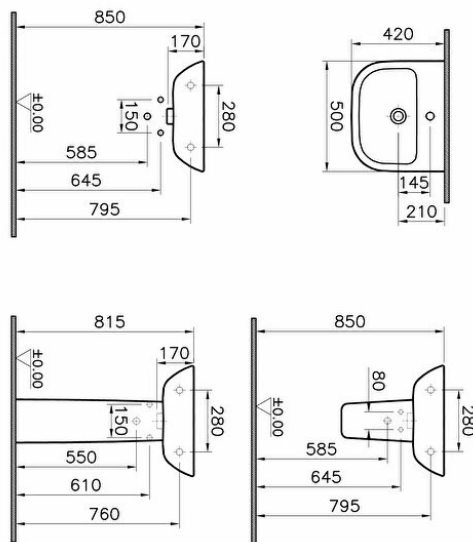

**Collection:** S20**Technical specifications**

Colour	White
Height	170
Width	500
Depth	420
Designer	Noa
Finish	Hygiene
Guarantee	4

Material	Hygiene
Overflow Hole	With Overflow
Certificate	CE
Body Material	VC- Vitreous China
Marketing Measure (cm)	50X42 CM
Overflow Hole Detail	With Overflow
Tap Hole Options	Single Tap Hole
Ceramic Sanitaryware	

2A technical drawing**Technical specifications**

Colour: White **Height:** 170 **Width:** 500 **Depth:** 420 **Designer:** Noa **Finish:** Hygiene **Guarantee:** 4 **Material:** Hygiene **Overflow Hole:** With Overflow **Certificate:** CE **Body Material:** VC- Vitreous China **Marketing Measure (cm):** 50X42 CM **Overflow Hole Detail:** With Overflow **Tap Hole Options Ceramic Sanitaryware:** Single Tap Hole