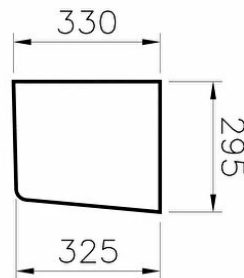

**Collection:** S20**Technical specifications**

Colour	White
Height	325
Width	185
Depth	295
Designer	Noa
Finish	Hygiene
Guarantee	4

Material	Hygiene
Certificate	NF
Body Material	VC- Vitreous China

2A technical drawing

Technical specifications

Colour: White **Height:** 325 **Width:** 185 **Depth:** 295 **Designer:** Noa **Finish:** Hygiene **Guarantee:** 4 **Material:** Hygiene **Certificate:** NF
Body Material: VC- Vitreous China