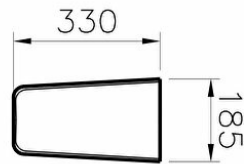

**Collection:** S20**Technical specifications**

Colour	White
Height	325
Width	185
Depth	295
Designer	Noa
Finish	Hygiene
Guarantee	4

Material	Hygiene
Certificate	NF
Body Material	VC- Vitreous China

2A technical drawing

Technical specifications

Colour: White **Height:** 325 **Width:** 185 **Depth:** 295 **Designer:** Noa **Finish:** Hygiene **Guarantee:** 4 **Material:** Hygiene **Certificate:** NF
Body Material: VC- Vitreous China