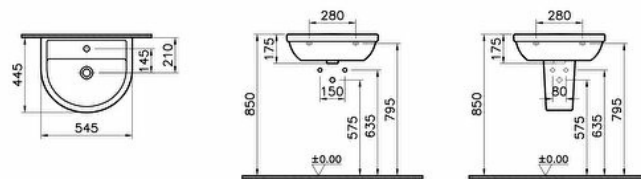

Collection: Milton

Technical specifications

Colour	White
Height	175
Width	550
Depth	450
Designer	Noa
Finish	Hygiene
Guarantee	4

Material	Hygiene
Overflow Hole	With Overflow
Body Material	VC- Vitreous China
Design Shape	Oval
Washbasin	
Marketing Measure (cm)	55X45 CM
Overflow Hole Detail	With Overflow
Tap Hole Options	Single Tap Hole
Ceramic Sanitaryware	

2A technical drawing

**Technical specifications**

Colour: White **Height:** 175 **Width:** 550 **Depth:** 450 **Designer:** Noa **Finish:** Hygiene **Guarantee:** 4 **Material:** Hygiene **Overflow Hole:** With Overflow **Body Material:** VC- Vitreous China **Design Shape Washbasin:** Oval **Marketing Measure (cm):** 55X45 CM **Overflow Hole Detail:** With Overflow **Tap Hole Options Ceramic Sanitaryware:** Single Tap Hole