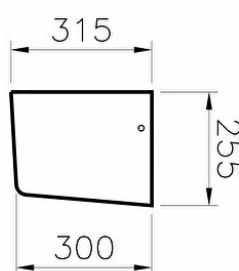

## S20 Half Pedestal

Product Code: 5280L003-7201

Collection: S20

### Technical specifications

<b>Colour</b>	White
<b>Height</b>	315
<b>Width</b>	175
<b>Depth</b>	255
<b>Designer</b>	Noa
<b>Finish</b>	Hygiene
<b>Guarantee</b>	4

<b>Material</b>	Hygiene
<b>Certificate</b>	CE
<b>Body Material</b>	VC- Vitreous China

### 2A technical drawing

#### Technical specifications

**Colour:** White **Height:** 315 **Width:** 175 **Depth:** 255 **Designer:** Noa **Finish:** Hygiene **Guarantee:** 4 **Material:** Hygiene **Certificate:** CE  
**Body Material:** VC- Vitreous China