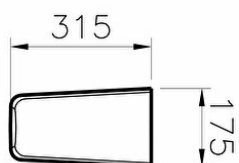

## S20 Half Pedestal

Product Code: 5280L003-7201

Collection: S20

### Technical specifications

<b>Colour</b>	White
<b>Height</b>	315
<b>Width</b>	175
<b>Depth</b>	255
<b>Designer</b>	Noa
<b>Finish</b>	Hygiene
<b>Guarantee</b>	4

<b>Material</b>	Hygiene
<b>Certificate</b>	CE
<b>Body Material</b>	VC- Vitreous China

### 2A technical drawing

#### Technical specifications

**Colour:** White **Height:** 315 **Width:** 175 **Depth:** 255 **Designer:** Noa **Finish:** Hygiene **Guarantee:** 4 **Material:** Hygiene **Certificate:** CE  
**Body Material:** VC- Vitreous China