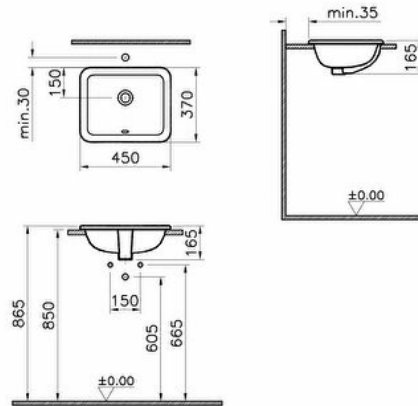

S20 Inset Basin

Product Code: 5473B003-0642

Collection: S20

Technical specifications

Colour	White
Height	165
Width	450
Depth	370
Designer	Noa
Finish	Hygiene
Guarantee	4

Material	Hygiene
Overflow Hole	With Overflow
Packaged Product Sizes (WxDxH)	500X205X395
Certificate	CE
Body Material	VC- Vitreous China
Countertop Usage	Countertop
Design Shape	Rectangular
Washbasin	

Marketing Measure (cm)	45X37 CM
Overflow Hole Detail	With Overflow
Tap Hole Options	Without Tap Hole
Ceramic Sanitaryware	

2A technical drawing**Technical specifications**

Colour: White **Height:** 165 **Width:** 450 **Depth:** 370 **Designer:** Noa **Finish:** Hygiene **Guarantee:** 4 **Material:** Hygiene **Overflow Hole:** With Overflow **Packaged Product Sizes (WxDxH):** 500X205X395 **Certificate:** CE **Body Material:** VC- Vitreous China **Countertop Usage:** Countertop **Design Shape Washbasin:** Rectangular **Marketing Measure (cm):** 45X37 CM **Overflow Hole Detail:** With Overflow **Tap Hole Options Ceramic Sanitaryware:** Without Tap Hole