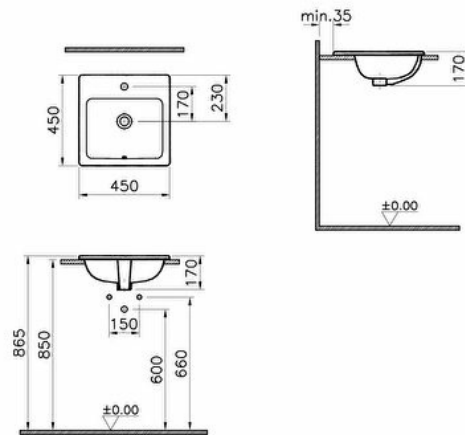

### Technical specifications

<b>Colour</b>	White
<b>Height</b>	170
<b>Width</b>	450
<b>Depth</b>	450
<b>Designer</b>	Noa
<b>Finish</b>	Hygiene
<b>Guarantee</b>	4

<b>Material</b>	Hygiene
<b>Overflow Hole</b>	With Overflow
<b>Packaged Product Sizes (WxDxH)</b>	475X190X490
<b>Certificate</b>	CE
<b>Body Material</b>	VC- Vitreous China
<b>Countertop Usage</b>	Countertop
<b>Design Shape Washbasin</b>	Rectangular

<b>Marketing Measure (cm)</b>	45X45 CM
<b>Overflow Hole Detail</b>	With Overflow
<b>Tap Hole Options Ceramic Sanitaryware</b>	Single Tap Hole

**2A technical drawing****Technical specifications**

**Colour:** White **Height:** 170 **Width:** 450 **Depth:** 450 **Designer:** Noa **Finish:** Hygiene **Guarantee:** 4 **Material:** Hygiene **Overflow Hole:** With Overflow **Packaged Product Sizes (WxDxH):** 475X190X490 **Certificate:** CE **Body Material:** VC- Vitreous China **Countertop Usage:** Countertop **Design Shape Washbasin:** Rectangular **Marketing Measure (cm):** 45X45 CM **Overflow Hole Detail:** With Overflow **Tap Hole Options Ceramic Sanitaryware:** Single Tap Hole