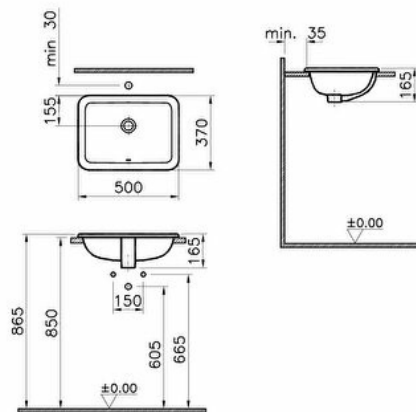

## S20 Inset Basin

Product Code: 5474B003-0642

Collection: S20

### Technical specifications

<b>Colour</b>	White
<b>Height</b>	165
<b>Width</b>	500
<b>Depth</b>	370
<b>Designer</b>	Noa
<b>Finish</b>	Hygiene
<b>Guarantee</b>	4

<b>Material</b>	Hygiene
<b>Overflow Hole</b>	With Overflow
<b>Packaged Product Sizes (WxDxH)</b>	500X205X395
<b>Certificate</b>	CE
<b>Body Material</b>	VC- Vitreous China
<b>Countertop Usage</b>	Countertop
<b>Design Shape</b>	Rectangular
<b>Washbasin</b>	

<b>Marketing Measure (cm)</b>	50X37 CM
<b>Overflow Hole Detail</b>	With Overflow
<b>Tap Hole Options</b>	Without Tap Hole
<b>Ceramic Sanitaryware</b>	

**2A technical drawing****Technical specifications**

**Colour:** White **Height:** 165 **Width:** 500 **Depth:** 370 **Designer:** Noa **Finish:** Hygiene **Guarantee:** 4 **Material:** Hygiene **Overflow Hole:** With Overflow **Packaged Product Sizes (WxDxH):** 500X205X395 **Certificate:** CE **Body Material:** VC- Vitreous China **Countertop Usage:** Countertop **Design Shape Washbasin:** Rectangular **Marketing Measure (cm):** 50X37 CM **Overflow Hole Detail:** With Overflow **Tap Hole Options Ceramic Sanitaryware:** Without Tap Hole