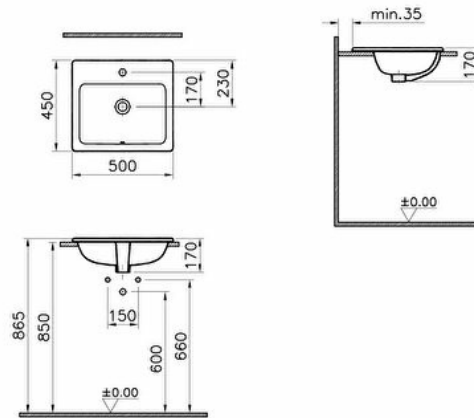

Collection: S20

Technical specifications

Colour	White
Height	170
Width	500
Depth	450
Designer	Noa
Finish	Hygiene
Guarantee	4

Material	Hygiene
Overflow Hole	With Overflow
Packaged Product Sizes (WxDxH)	600X240X470
Certificate	NF
Body Material	VC- Vitreous China
Countertop Usage	Countertop
Design Shape Washbasin	Rectangular

Marketing Measure (cm)	50X45 CM
Overflow Hole Detail	With Overflow
Tap Hole Options Ceramic Sanitaryware	Single Tap Hole

2A technical drawing**Technical specifications**

Colour: White **Height:** 170 **Width:** 500 **Depth:** 450 **Designer:** Noa **Finish:** Hygiene **Guarantee:** 4 **Material:** Hygiene **Overflow Hole:** With Overflow **Packaged Product Sizes (WxDxH):** 600X240X470 **Certificate:** NF **Body Material:** VC- Vitreous China **Countertop Usage:** Countertop **Design Shape Washbasin:** Rectangular **Marketing Measure (cm):** 50X45 CM **Overflow Hole Detail:** With Overflow **Tap Hole Options Ceramic Sanitaryware:** Single Tap Hole