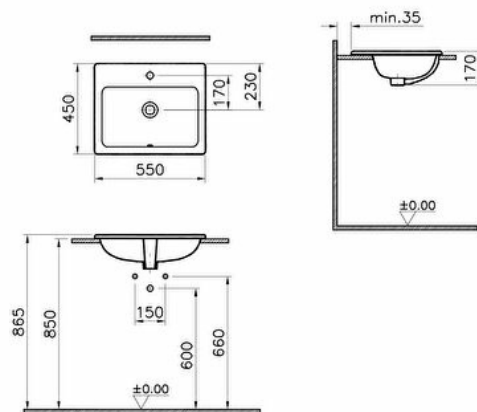

### Technical specifications

<b>Colour</b>	White
<b>Height</b>	170
<b>Width</b>	550
<b>Depth</b>	450
<b>Designer</b>	Noa
<b>Finish</b>	Hygiene
<b>Material</b>	Hygiene

<b>Overflow Hole</b>	With Overflow
<b>Packaged Product</b>	600X240X470
<b>Sizes (WxDxH)</b>	
<b>Body Material</b>	FFC- Fire Fine Clay
<b>Countertop Usage</b>	Countertop
<b>Design Shape</b>	Rectangular
<b>Washbasin</b>	
<b>Marketing Measure (cm)</b>	55X45 CM
<b>Overflow Hole Detail</b>	With Overflow

<b>Tap Hole Options</b>	Single Tap Hole
<b>Ceramic Sanitaryware</b>	
<b>Guarantee</b>	10

**2A technical drawing****Technical specifications**

**Colour:** White **Height:** 170 **Width:** 550 **Depth:** 450 **Designer:** Noa **Finish:** Hygiene **Material:** Hygiene **Overflow Hole:** With Overflow **Packaged Product Sizes (WxDxH):** 600X240X470 **Body Material:** FFC- Fire Fine Clay **Countertop Usage:** Countertop **Design Shape Washbasin:** Rectangular **Marketing Measure (cm):** 55X45 CM **Overflow Hole Detail:** With Overflow **Tap Hole Options Ceramic Sanitaryware:** Single Tap Hole **Guarantee:** 10