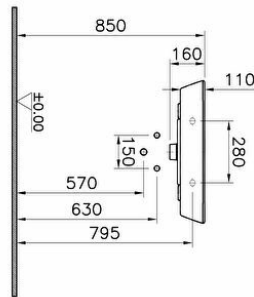

### Technical specifications

<b>Colour</b>	White
<b>Height</b>	160
<b>Width</b>	645
<b>Depth</b>	480
<b>Designer</b>	Michael Stein
<b>Finish</b>	Hygiene
<b>Material</b>	Hygiene

<b>Overflow Hole</b>	With Overflow
<b>Certificate</b>	CE
<b>Body Material</b>	FFC- Fire Fine Clay
<b>Marketing Measure (cm)</b>	65X48 CM
<b>Overflow Hole Detail</b>	With Overflow
<b>Tap Hole Options</b>	Single Tap Hole
<b>Ceramic Sanitaryware</b>	
<b>Guarantee</b>	10

## 2A technical drawing

**Technical specifications**

**Colour:** White **Height:** 160 **Width:** 645 **Depth:** 480 **Designer:** Michael Stein **Finish:** Hygiene **Material:** Hygiene **Overflow Hole:** With Overflow **Certificate:** CE **Body Material:** FFC- Fire Fine Clay **Marketing Measure (cm):** 65X48 CM **Overflow Hole Detail:** With Overflow **Tap Hole Options Ceramic Sanitaryware:** Single Tap Hole **Guarantee:** 10 **Drainer:** Not included **Syphon:** Syphon Not Included