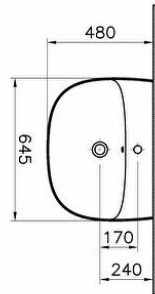

### Technical specifications

<b>Colour</b>	White
<b>Height</b>	160
<b>Width</b>	645
<b>Depth</b>	480
<b>Designer</b>	Michael Stein
<b>Finish</b>	Hygiene
<b>Material</b>	Hygiene

<b>Overflow Hole</b>	With Overflow
<b>Certificate</b>	CE
<b>Body Material</b>	FFC- Fire Fine Clay
<b>Marketing Measure (cm)</b>	65X48 CM
<b>Overflow Hole Detail</b>	With Overflow
<b>Tap Hole Options</b>	Single Tap Hole
<b>Ceramic Sanitaryware</b>	
<b>Guarantee</b>	10

## 2A technical drawing

**Technical specifications**

**Colour:** White **Height:** 160 **Width:** 645 **Depth:** 480 **Designer:** Michael Stein **Finish:** Hygiene **Material:** Hygiene **Overflow Hole:** With Overflow **Certificate:** CE **Body Material:** FFC- Fire Fine Clay **Marketing Measure (cm):** 65X48 CM **Overflow Hole Detail:** With Overflow **Tap Hole Options Ceramic Sanitaryware:** Single Tap Hole **Guarantee:** 10 **Drainer:** Not included **Syphon:** Syphon Not Included