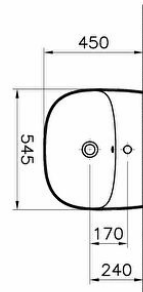

Collection: Zentrum

Technical specifications

Colour	White
Height	160
Width	545
Depth	450
Designer	Michael Stein
Finish	Hygiene
Material	Hygiene

Overflow Hole	With Overflow
Certificate	CE
Body Material	VC- Vitreous China
Marketing Measure (cm)	55X45 CM
Overflow Hole Detail	With Overflow
Tap Hole Options	Single Tap Hole
Ceramic Sanitaryware	
Guarantee	10

Drainer	Not included
Syphon	Syphon Not Included

2A technical drawing

**Technical specifications**

Colour: White **Height:** 160 **Width:** 545 **Depth:** 450 **Designer:** Michael Stein **Finish:** Hygiene **Material:** Hygiene **Overflow Hole:** With Overflow **Certificate:** CE **Body Material:** VC- Vitreous China **Marketing Measure (cm):** 55X45 CM **Overflow Hole Detail:** With Overflow **Tap Hole Options Ceramic Sanitaryware:** Single Tap Hole **Guarantee:** 10 **Drainer:** Not included **Syphon:** Syphon Not Included