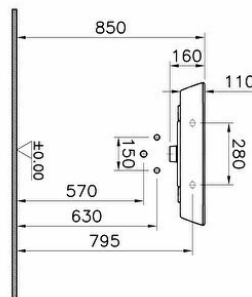

Collection: Zentrum

Technical specifications

Colour	White
Height	160
Width	545
Depth	450
Designer	Michael Stein
Finish	Hygiene
Material	Hygiene

Overflow Hole	With Overflow
Certificate	CE
Body Material	VC- Vitreous China
Marketing Measure (cm)	55X45 CM
Overflow Hole Detail	With Overflow
Tap Hole Options	Single Tap Hole
Ceramic Sanitaryware	
Guarantee	10

Drainer	Not included
Syphon	Syphon Not Included

2A technical drawing

**Technical specifications**

Colour: White **Height:** 160 **Width:** 545 **Depth:** 450 **Designer:** Michael Stein **Finish:** Hygiene **Material:** Hygiene **Overflow Hole:** With Overflow **Certificate:** CE **Body Material:** VC- Vitreous China **Marketing Measure (cm):** 55X45 CM **Overflow Hole Detail:** With Overflow **Tap Hole Options Ceramic Sanitaryware:** Single Tap Hole **Guarantee:** 10 **Drainer:** Not included **Syphon:** Syphon Not Included