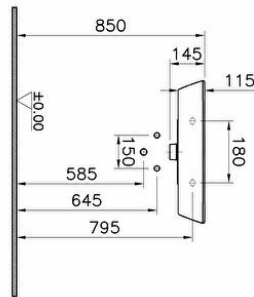

Collection: Zentrum

Technical specifications

Colour	White
Height	145
Width	445
Depth	360
Designer	Michael Stein
Finish	Hygiene
Material	Hygiene

Overflow Hole	With Overflow
Certificate	CE
Body Material	VC- Vitreous China
Marketing Measure (cm)	45X36 CM
Overflow Hole Detail	With Overflow
Tap Hole Options	Single Tap Hole
Ceramic Sanitaryware	
Guarantee	10

Drainer	Not included
Syphon	Syphon Not Included

2A technical drawing

**Technical specifications**

Colour: White **Height:** 145 **Width:** 445 **Depth:** 360 **Designer:** Michael Stein **Finish:** Hygiene **Material:** Hygiene **Overflow Hole:** With Overflow **Certificate:** CE **Body Material:** VC- Vitreous China **Marketing Measure (cm):** 45X36 CM **Overflow Hole Detail:** With Overflow **Tap Hole Options Ceramic Sanitaryware:** Single Tap Hole **Guarantee:** 10 **Drainer:** Not included **Syphon:** Syphon Not Included