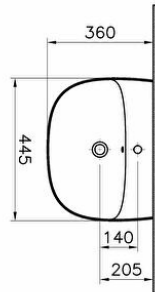

Collection: Zentrum

Technical specifications

Colour	White
Height	145
Width	445
Depth	360
Designer	Michael Stein
Finish	Hygiene
Material	Hygiene

Overflow Hole	With Overflow
Certificate	CE
Body Material	VC- Vitreous China
Marketing Measure (cm)	45X36 CM
Overflow Hole Detail	With Overflow
Tap Hole Options	Single Tap Hole
Ceramic Sanitaryware	
Guarantee	10

Drainer	Not included
Syphon	Syphon Not Included

2A technical drawing

**Technical specifications**

Colour: White **Height:** 145 **Width:** 445 **Depth:** 360 **Designer:** Michael Stein **Finish:** Hygiene **Material:** Hygiene **Overflow Hole:** With Overflow **Certificate:** CE **Body Material:** VC- Vitreous China **Marketing Measure (cm):** 45X36 CM **Overflow Hole Detail:** With Overflow **Tap Hole Options Ceramic Sanitaryware:** Single Tap Hole **Guarantee:** 10 **Drainer:** Not included **Syphon:** Syphon Not Included